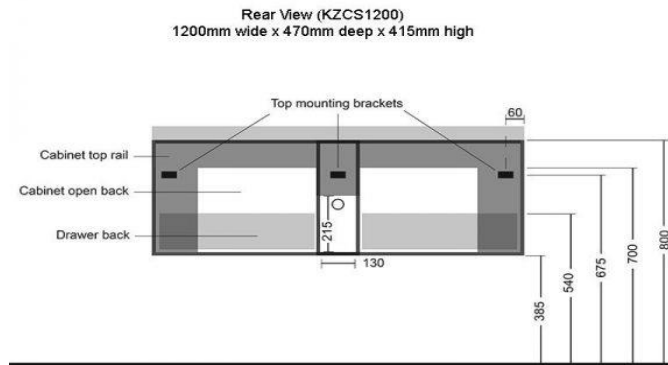

## Kzoao 1200 Black Oak Vanity Cabinet

KZCS1200BL

Kzoao 1200mm Black Oak Single Waste Cut Out

1200mm black wood grain deep drawer cabinet  
 Wall hung double drawer cabinet with soft close drawers  
 finished in a black wood grain laminate finish over 'E-ZERO' low  
 formaldehyde emitting MDF

The internals of the cabinet is structured in a way to allow for a  
 single basin top to be installed on it

Note: The vanity and top are sold separately, if you require both  
 please ensure you add both to your cart