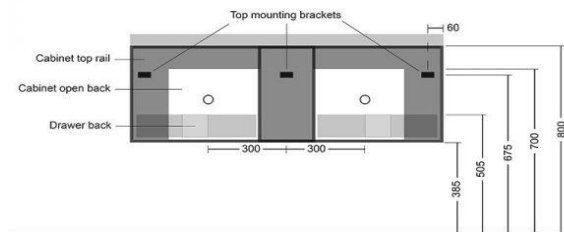

Kzoao 1200 Dual Basin Beech Vanity

KZCS1200BEDBL

Kzoao 1200mm Dual Basin Beech Vanity Double Waste Cut Out

1200mm beech wood grain deep drawer cabinet

Wall hung double drawer cabinet with soft close drawers finished in a beech wood grain laminate finish over 'E-ZERO' low formaldehyde emitting MDF

The internals of the cabinet is structured in a way to allow for a dual basin top to be installed on it

Note: The vanity and top are sold separately, if you require both please ensure you add both to your cart

Rear View (KZCS1200_DBL)
1200mm wide x 470mm deep x 415mm high

CARE AND USE

Cabinets

Wood veneers, laminates or lacquered finishes should be regularly wiped clean with non scouring, neutral wash solutions. Never use an abrasive cleaner or petroleum based products.