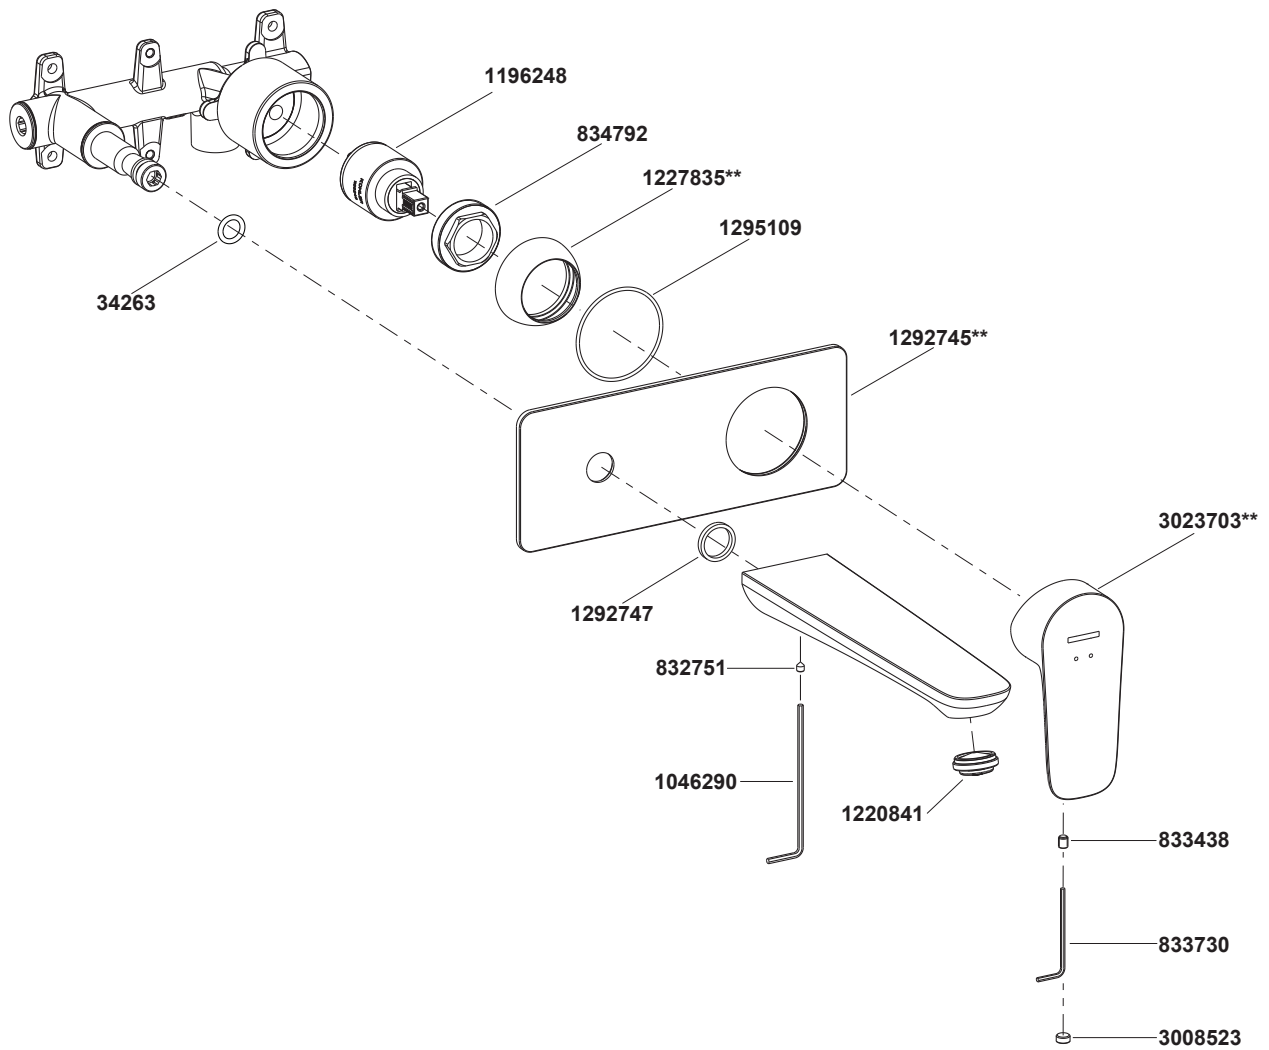

79018T-4ND Single Lever Wall Mount Basin Mixer

\*\*Color code must be specified when ordering.