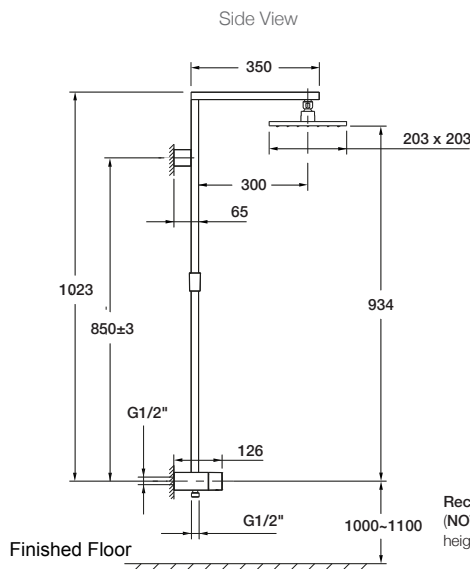

**Product**

- Loure shower column with square head

**Kohler Code**

6219A-CP

**Included Components**

- Katalyst 8" Shower head
- Shower column with diverter
- 1.5m hose
- Dual function handshower

**Features**

WELS RATING  
(3 Star 9 Litres / min)

**Related Products**

- Loure tapware
- Loure accessories

**Technical Details**

G1/2" is equal to BSP1/2"

**Recommended Height**  
(NOTE: Make sure to take ceiling height into consideration).

**Installation Notes:**

- G1/2" female wall elbow inlet.
- Optimum working pressure 300-500 kPa.
- Inline filters should be used to protect tapware from debris that may be present within the plumbing.