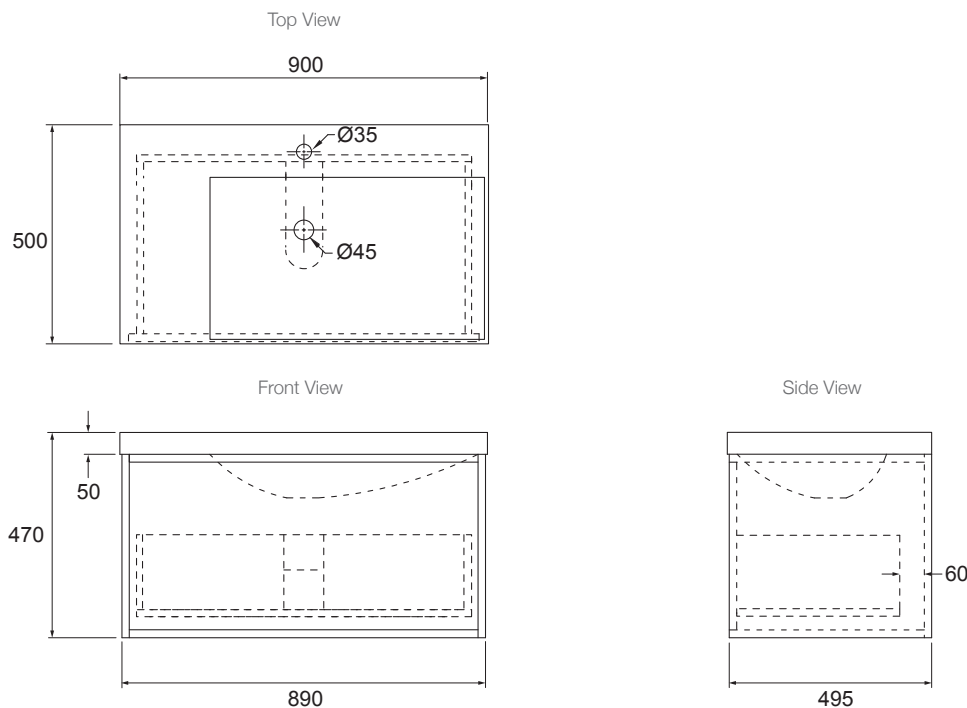

Included Components

- Toobi 900mm vanity top
- Integrated overflow & overflow kit
- Toobi II single drawer cabinet

Features

- Vanity top has unique off-set design
- Soft closing & smooth sliding single drawer
- Hafele premium runners supplied
- Generous drawer depth for tall bathroom products
- Highly water resistant for product durability
- Cabinetry designed and manufactured in New Zealand

Materials

- Vanity top: Polymarble
- Cabinet: Veneered hardwood plywood, grade A, 18mm thick

Cabinet Finish Options

Slate

Midnight

Sand Dune

Technical Details

Installation Notes:

- For best results, the walls must be square, plumb and level.
- Cabinets must be fixed to nogs in the wall.
- The Kohler Click-Up waste 7119A-* is a suitable waste with Kohler Toobi vanity tops.