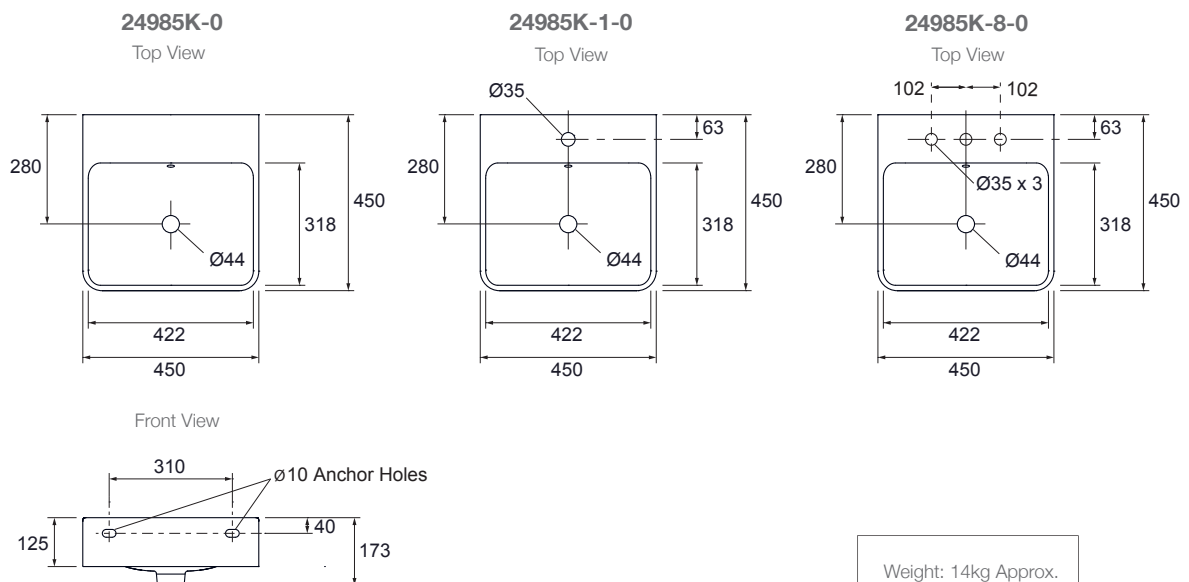

Technical Details

Installation Notes:

- For best results, the walls must be square, plumb and level.
- Wall bracing recommended for timber stud wall installations.
- Requires DN32 waste with overflow (not supplied).