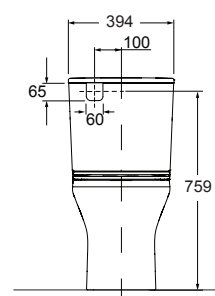

An innovative hinge design maximises access under the seat for ease of cleaning.

Toilet Suite (WELS Rating: 4 Star, Dual flush 4.5/3L)  
Standard Seat 78469A-TF-0 / Elite Seat 77766A-TF-0  
Set outs: P-trap: 185mm. S-trap: Standard 90-140mm (with vario pan connector and 20mm offset pan collar - supplied).  
Optional 160-280mm (with long adjustable vario pan connector 77837A-0 - not supplied).