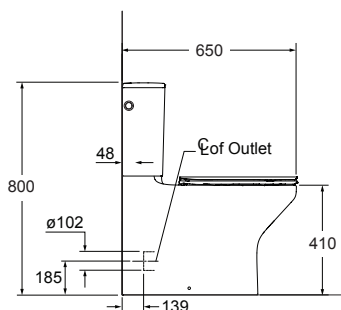

An innovative hinge design maximises access under the seat for ease of cleaning.

Toilet Suite (WELS Rating: 4 Star, Dual flush 4.5/3L)  
Standard Seat 78469A-TF-0 / Elite Seat 77766A-TF-0  
Set outs: P-trap: 185mm. S-trap: Standard 90-140mm (with vario pan connector and 20mm offset pan collar - supplied).  
Optional 160-280mm (with long adjustable vario pan connector 77837A-0 - not supplied).