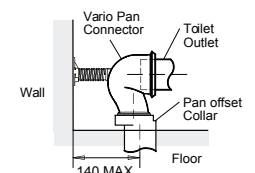

The CleanCoat™ coated edge of the rimless bowl slants toward the interior of the bowl so excess liquid flows directly into the bowl without accumulating.

The seamless simplicity of the seat was designed for an ergonomically easy and hygienic wipe down.

An innovative hinge design maximises access under the seat for ease of cleaning.

Toilet Suite (WELS Rating: 4 Star, Dual flush 4.5/3L)  
Standard Seat 78469A-TF-0 / Elite Seat 77766A-TF-0  
Set outs: P-trap: 185mm. S-trap: Standard 90-140mm (with vario pan connector and 20mm offset pan collar - supplied).  
Optional 160-280mm (with long adjustable vario pan connector 77837A-0 - not supplied).