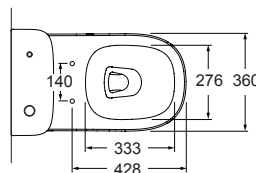

An innovative hinge design maximises access under the seat for ease of cleaning.

Toilet Suite (WELS Rating: 4 Star, Dual flush 4.5/3L)  
Standard Seat 78469A-TF-0 / Elite Seat 77766A-TF-0  
Set outs: P-trap: 185mm. S-trap: Standard 90-140mm (with vario pan connector and 20mm offset pan collar - supplied).  
Optional 160-280mm (with long adjustable vario pan connector 77837A-0 - not supplied).