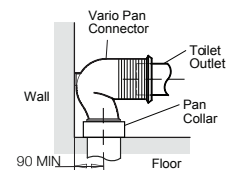

The CleanCoat™ coated edge of the rimless bowl slants toward the interior of the bowl so excess liquid flows directly into the bowl without accumulating.

The seamless simplicity of the seat was designed for an ergonomically easy and hygienic wipe down.

An innovative hinge design maximises access under the seat for ease of cleaning.

Toilet Suite (WELS Rating: 4 Star, Dual flush 4.5/3L)  
Standard Seat 78469A-TF-0 / Elite Seat 77766A-TF-0  
Set outs: P-trap: 185mm. S-trap: Standard 90-140mm (with vario pan connector and 20mm offset pan collar - supplied).  
Optional 160-280mm (with long adjustable vario pan connector 77837A-0 - not supplied).