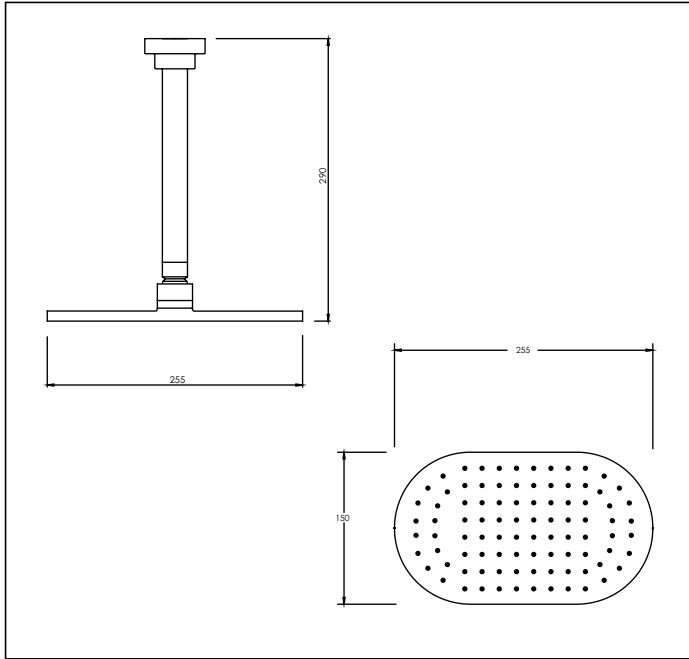

## Shower Rose Ceiling Mount

**Code: KD SRCM** Ceiling Mounted, Includes a 250mm long round style ceiling arm

**Finish:** Chrome

**Head:** Elliptical 255mm x 150mm X 9mm thick

Inlet: 1/2" BSP thread female

Spray type: Single spray

Spray pattern: @ head = Elliptical 210mm x 105mm

@ 1/2m = Elliptical 210mm x 105mm

**Arm:** Round 24 X 250mm long

Inlet/outlet: 1/2" BSP male

Cover Flange: 60mm Ø x 27mm

Installation Hole: 21mm - 35mm