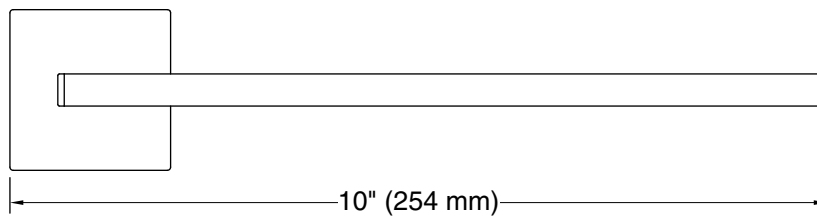

Technical Information

All product dimensions are nominal.

Material: Zinc, Stainless Steel

Notes

Install this product according to the installation instructions.

CAUTION: Risk of personal injury. Do not install these products in any area where they are likely to be used inadvertently as a grab bar or support bar. These products are not designed or intended for use as a grab bar or support bar.