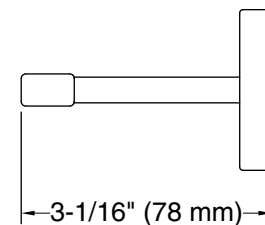

Technical Information

All product dimensions are nominal.

Material: Zinc, Stainless Steel

Notes

Install this product according to the installation instructions.

CAUTION: Risk of personal injury. Do not install these products in any area where they are likely to be used inadvertently as a grab bar or support bar. These products are not designed or intended for use as a grab bar or support bar.