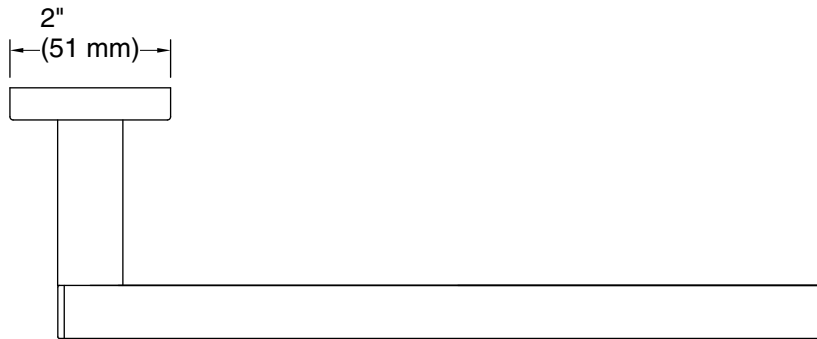

Technical Information

All product dimensions are nominal.

Material: Zinc, Stainless Steel

Notes

Install this product according to the installation instructions.

CAUTION: Risk of personal injury. Do not install these products in any area where they are likely to be used inadvertently as a grab bar or support bar. These products are not designed or intended for use as a grab bar or support bar.