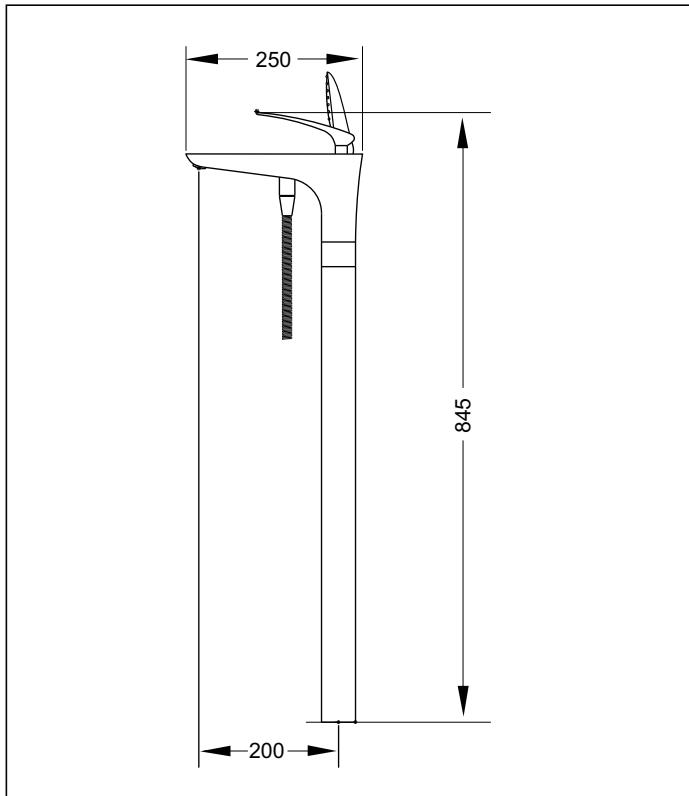

### Code: JJ BSETFLOOR

**Finish:** Chrome

**Spout:** Fixed

**Water Outlet :** Aerator on bath filler Handshower

**Water Inlet:** 1/2" BSP Female on tails that extend below mounting bracket

**Handshower:** Head: Single spray chrome  
Hose: 1.5 m metal hose

**Mounting Hardware:** Base bracket with 3 masonry bolts  
(to be mounted below finished floor level)

**Installation Hole:** 120 x 120 mm

**Cover:** 150 x 150 x 10 mm

**Reach:** 200 mm

**Height:** 845 mm overall (785 mm at aerator)

**Divertor type:** Push/Twist

**Cartridge:** Sedal 35mm Plus High O Ring

**Feature:** Complete with double one way valve on handshower outlet