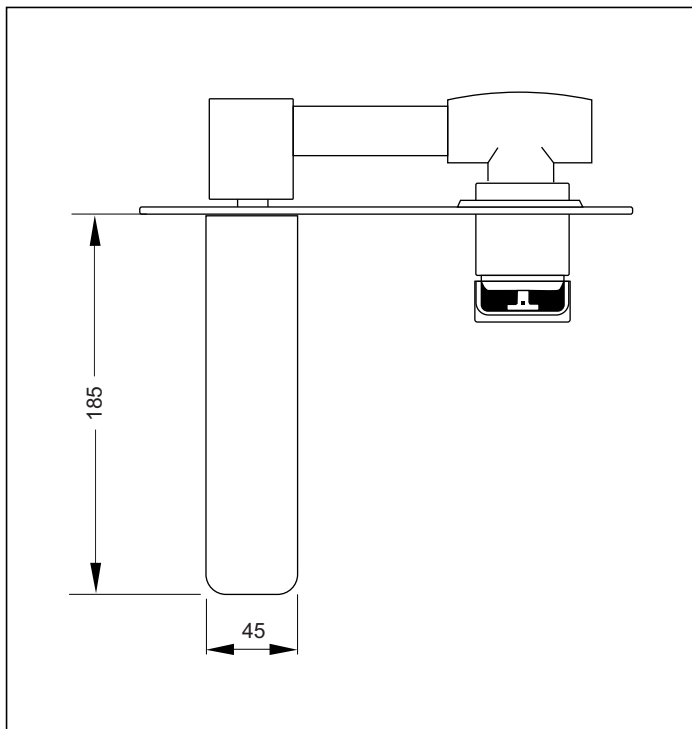

## 2 Hole Wall Mounted Basin Mixer

aquatica

**Code: JJ 2BASIN**

**Finish:** Chrome

**Spout:** Fixed

**Faceplate dimensions:** 220 mm (length) x 90 mm (width) x 8 mm (thickness)

Aerator supplied

**Inlets:** 1/2" BSP Female

**Installation hole diameter:** 70 mm x 175 mm x 50 mm (deep)

**Cartridge:** Mondo 40K Flat Base

KIWI OWNED COMPANY

NZ

• DESIGNED  
• ASSEMBLED  
• TESTED