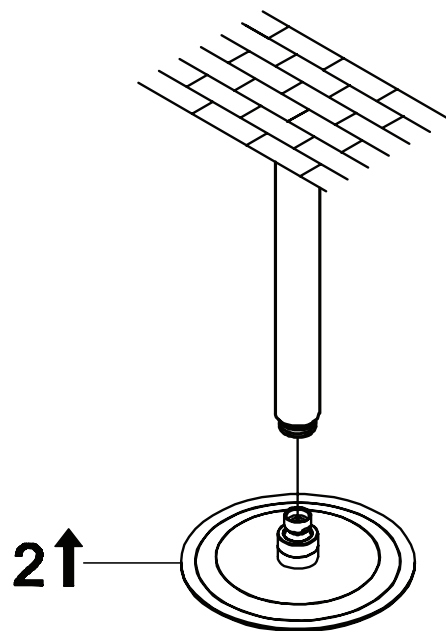

## SWISS 200MM CEILING MOUNT RAINHEAD

SW3701-BS

progetto  
DESIGN COLLECTION

3

Distributed by:

**Plumblin**e

T 04 568 9898 E sales@plumblin.co.nz www.plumblin.co.nz