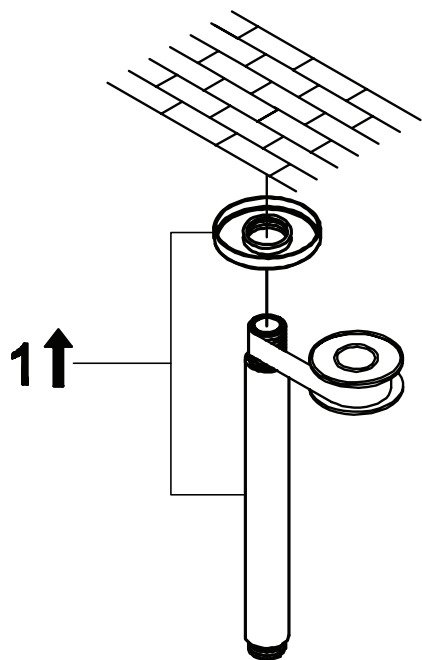

## SWISS 200MM CEILING MOUNT RAINHEAD

SW3701-BS

progetto  
DESIGN COLLECTION

3

Distributed by:

**Plumblin**e

T 04 568 9898 E sales@plumblin.co.nz www.plumblin.co.nz