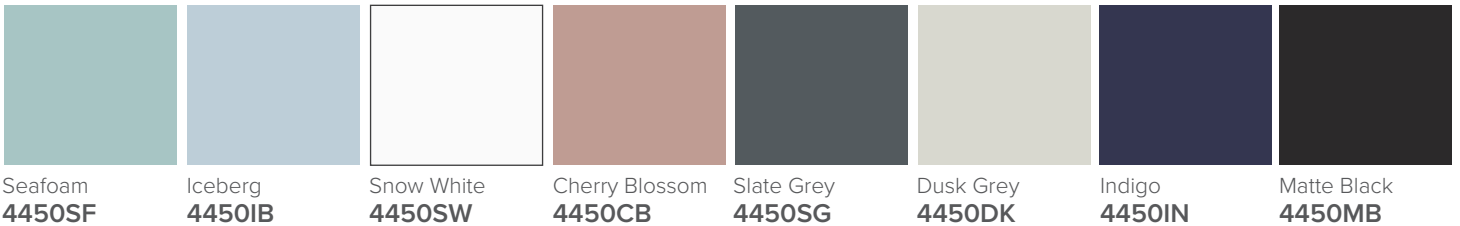

SPECIFICATION SHEET

Harrow Luxe 1500 4-Drawer Single Basin Wall Hung Vanity

Features

- 4-Drawer Wall Hung Vanity - *Colour options below*
- Full Extension Soft Close Drawers with Handles - *Handle upgrade options available*
- Dimensions: H670 x W1500 x D465
- Slab Top Options:
20mm StoneCast Top or Quartz Slab Top

*Note: Vessel basins are purchased separately.
Visit www.newtech.co.nz for the full range of vessel basin options.*

Cabinet Options

Seafoam
4450SF

Iceberg
4450IB

Snow White
4450SW

Cherry Blossom
4450CB

Slate Grey
4450SG

Dusk Grey
4450DK

Indigo
4450IN

Matte Black
4450MB

StoneCast Slab Top Options

Gloss White
SC

Matte White
SCMW

Quartz Slab Top Options

Midnight Stone
MS