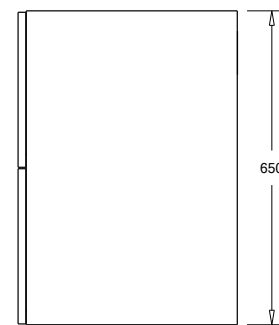

SPECIFICATION SHEET

Harrow Luxe 1500 4-Drawer Single Basin Wall Hung Vanity

Features

- 4-Drawer Wall Hung Vanity - *Colour options below*
- Full Extension Soft Close Drawers with Handles - *Handle upgrade options available*
- Dimensions: H670 x W1500 x D465
- Slab Top Options:
20mm StoneCast Top or Quartz Slab Top

Himalaya
HY

Note: To order a Slab Top, add the Slab Top code to the cabinet code

Technical Details

Note: All measurements shown are in millimetres. Sizes are nominal.

TOP VIEW

FRONT VIEW

SIDE VIEW