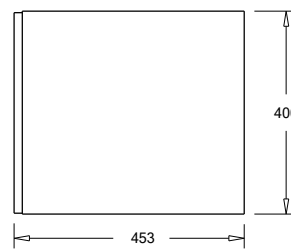

Technical Details

Note: All measurements shown are in millimetres. Sizes are nominal.

Note: Full Drawer Box on Left Hand Side

TOP VIEW

FRONT VIEW

SIDE VIEW