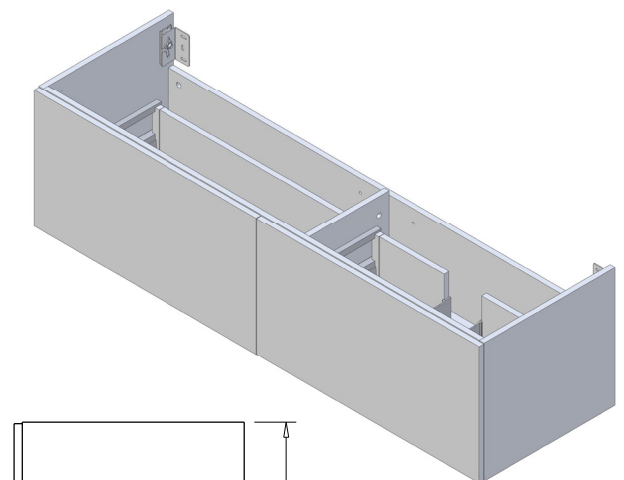

SPECIFICATION SHEET

Harrow Luxe 1500 2-Drawer Right Offset Basin Wall Hung Vanity

Features

- 2-Drawer Wall Hung Vanity - *Colour options below*
- Full Extension Soft Close Drawers with Handles - *Handle upgrade options available*
- Dimensions: H420 x W1500 x D465
- Slab Top Options:
20mm StoneCast Top or Quartz Slab Top

Technical Details

Note: All measurements shown are in millimetres. Sizes are nominal.

Note: Full Drawer Box on Left Hand Side

TOP VIEW

FRONT VIEW

SIDE VIEW