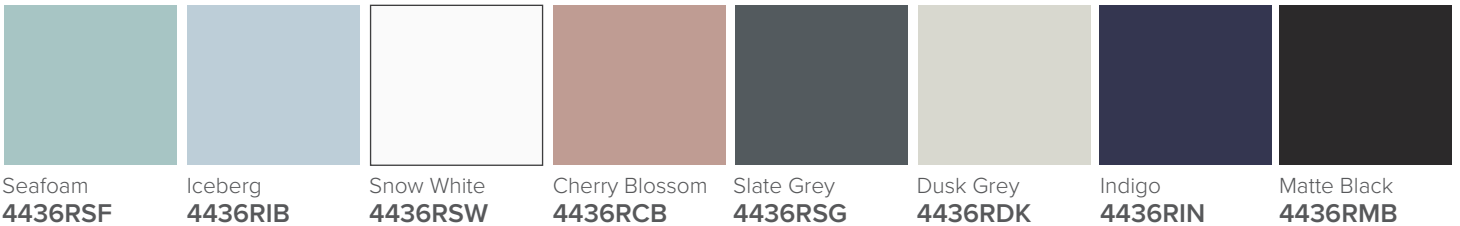

Cabinet Options