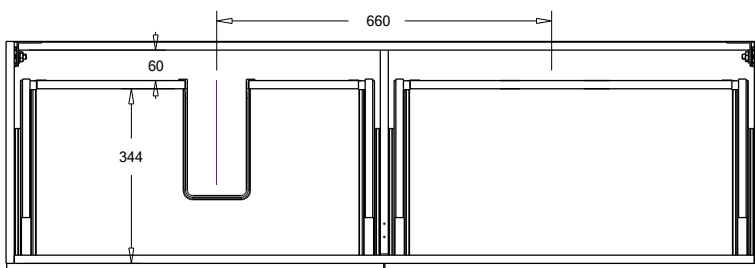

SPECIFICATION SHEET

Harrow Luxe 1500 2-Drawer Right Offset Basin Wall Hung Vanity

Features

- 2-Drawer Wall Hung Vanity - *Colour options below*
- Full Extension Soft Close Drawers with Handles - *Handle upgrade options available*
- Dimensions: H420 x W1500 x D465
- Slab Top Options:
20mm StoneCast Top or Quartz Slab Top

*Note: Vessel basins are purchased separately.
Visit www.newtech.co.nz for the full range of vessel basin options.*

Cabinet Options

StoneCast Slab Top Options

Quartz Slab Top Options

Note: To order a Slab Top, add the Slab Top code to the cabinet code

Technical Details

Note: All measurements shown are in millimetres. Sizes are nominal.

Note: Full Drawer Box on Left Hand Side

TOP VIEW

FRONT VIEW

SIDE VIEW