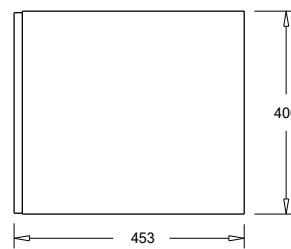

Technical Details

Note: All measurements shown are in millimetres. Sizes are nominal.

Note: Full Drawer Box on Right Hand Side

TOP VIEW

FRONT VIEW

SIDE VIEW