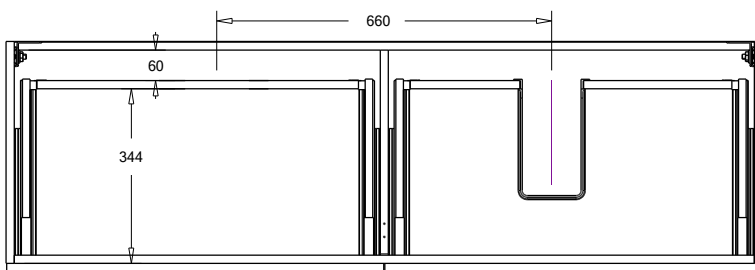

SPECIFICATION SHEET

Harrow Luxe 1500 2-Drawer Left Offset Basin Wall Hung Vanity

Features

- 2-Drawer Wall Hung Vanity - *Colour options below*
- Full Extension Soft Close Drawers with Handles - *Handle upgrade options available*
- Dimensions: H420 x W1500 x D465
- Slab Top Options:
20mm StoneCast Top or Quartz Slab Top

*Note: Vessel basins are purchased separately.
Visit www.newtech.co.nz for the full range of vessel basin options.*

Cabinet Options

StoneCast Slab Top Options

Quartz Slab Top Options

Note: To order a Slab Top, add the Slab Top code to the cabinet code

Technical Details

Note: All measurements shown are in millimetres. Sizes are nominal.

Note: Full Drawer Box on Right Hand Side

TOP VIEW

FRONT VIEW

SIDE VIEW