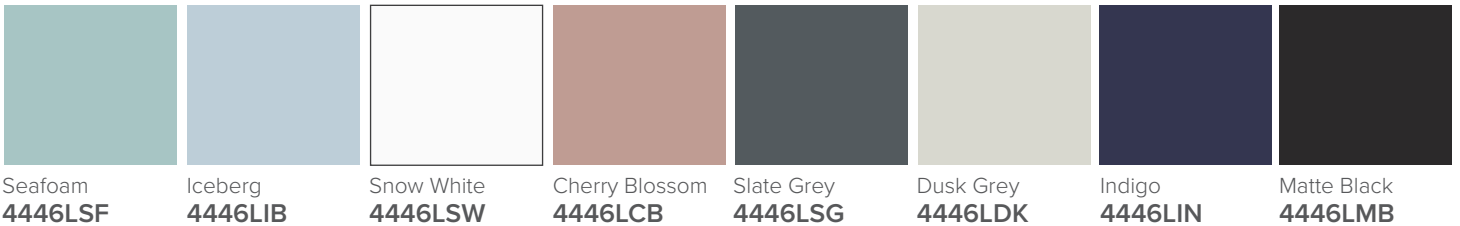

Cabinet Options