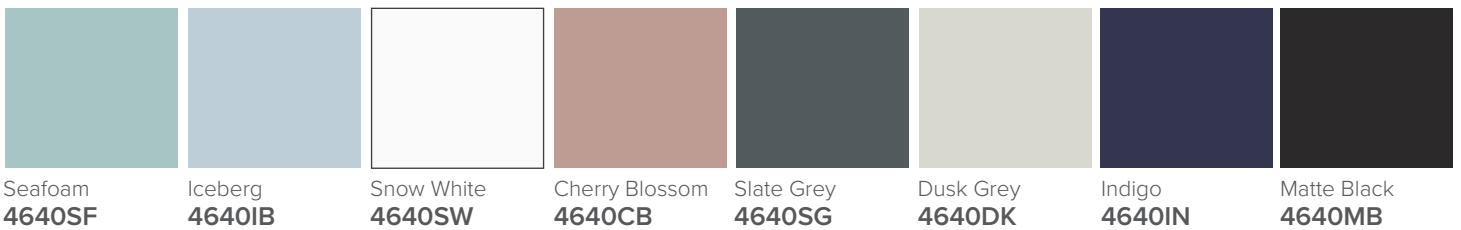

Cabinet Options