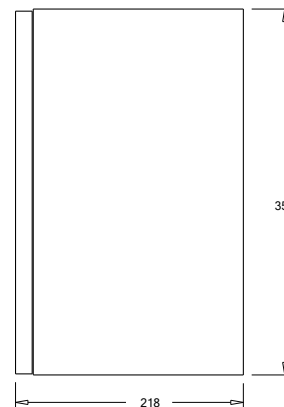

SPECIFICATION SHEET

Harrow 550 1-Door Wall Hung Vanity

Features

- 1-Door Wall Hung Vanity
- 50mm StoneCast Interchangeable Basin with Toilet Roll Holder or Towel Rail
- Soft Close Door with Handle
- Left or Right Hinge
- Dimensions
Cabinet: H350 x W392 x D218
Basin: H50 x W550 x D225

Technical Details

Note: All measurements shown are in millimetres. Sizes are nominal.

TOP VIEW

FRONT VIEW

SIDE VIEW