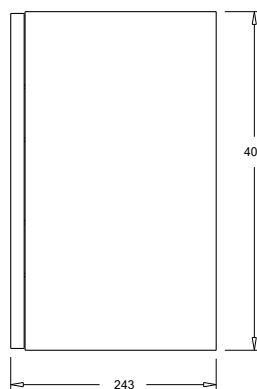

SPECIFICATION SHEET

Harrow 500 1-Door Wall Hung Vanity

Features

- 1-Door Wall Hung Vanity
- 80mm StoneCast Interchangeable Basin
- Soft Close Door with Handle
- Left Hinge Only
- Dimensions
Cabinet: H400 x W495 x D243
Basin: H80 x W500 x D250

Cabinet Options

Technical Details

Note: All measurements shown are in millimetres. Sizes are nominal.

TOP VIEW

FRONT VIEW

SIDE VIEW