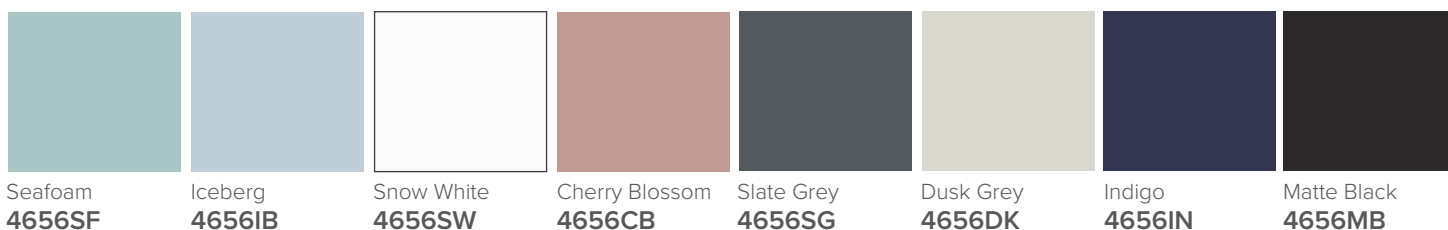

Cabinet Options