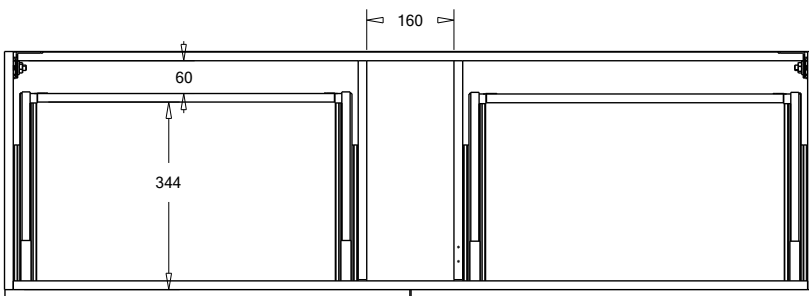

SPECIFICATION SHEET

Harrow 1500 2-Drawer Single Basin Wall Hung Vanity

Features

- 2-Drawer Wall Hung Vanity - *Colour options below*
- StoneCast 20mm Via Single Basin [Standard]
- Full Extension Soft Close Drawers with Handles - *Handle upgrade options available*
- Dimensions: H420 x W1500 x D465

Cabinet Options

Technical Details

Note: All measurements shown are in millimetres. Sizes are nominal.

TOP VIEW

FRONT VIEW

SIDE VIEW