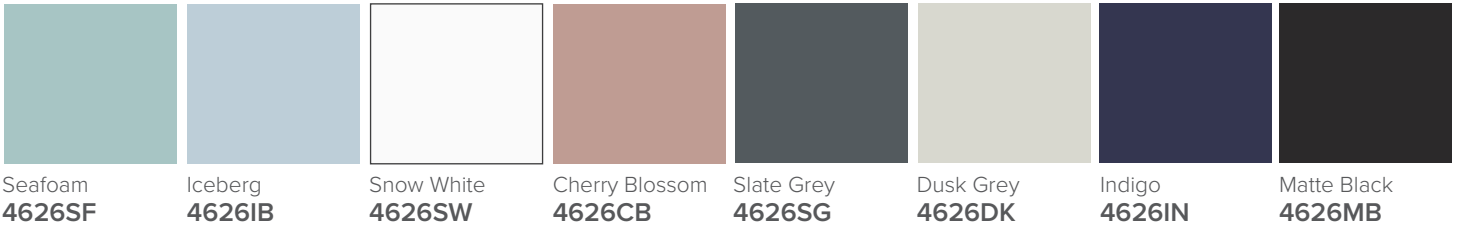

Cabinet Options