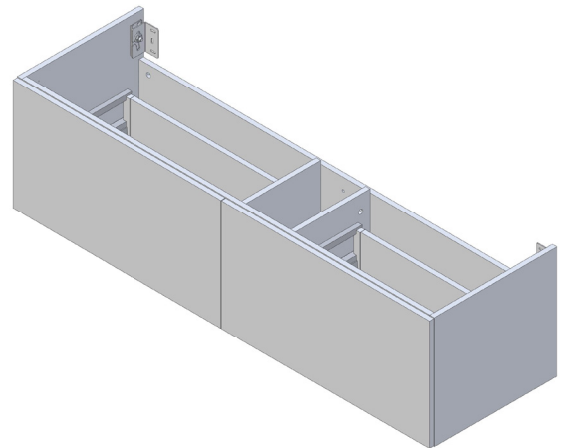

SPECIFICATION SHEET

Harrow 1500 2-Drawer Single Basin Wall Hung Vanity

Features

- 2-Drawer Wall Hung Vanity - *Colour options below*
- StoneCast 20mm Via Single Basin [Standard]
- Full Extension Soft Close Drawers with Handles - *Handle upgrade options available*
- Dimensions: H420 x W1500 x D465

Cabinet Options

Technical Details

Note: All measurements shown are in millimetres. Sizes are nominal.

TOP VIEW

FRONT VIEW

SIDE VIEW