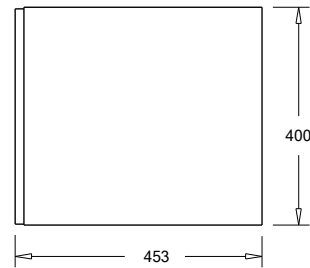

SPECIFICATION SHEET

Harrow 1500 2-Drawer Single Basin Wall Hung Vanity

Features

- 2-Drawer Wall Hung Vanity - *Colour options below*
- StoneCast 20mm Via Single Basin [Standard]
- Full Extension Soft Close Drawers with Handles - *Handle upgrade options available*
- Dimensions: H420 x W1500 x D465

Cabinet Options

Technical Details

Note: All measurements shown are in millimetres. Sizes are nominal.

TOP VIEW

FRONT VIEW

SIDE VIEW