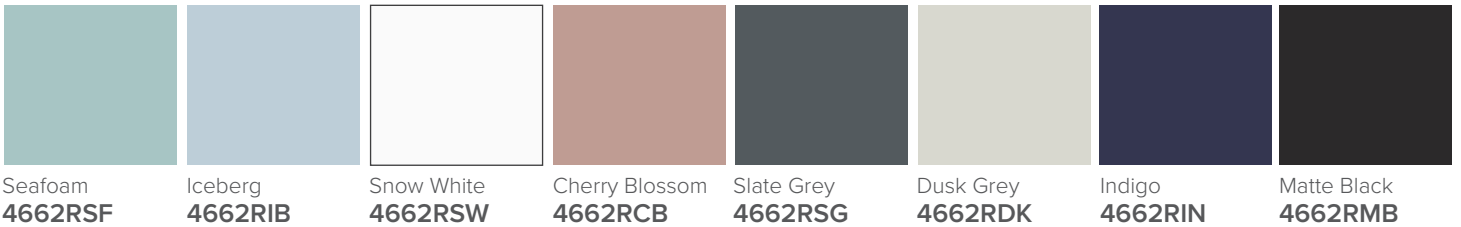

Cabinet Options