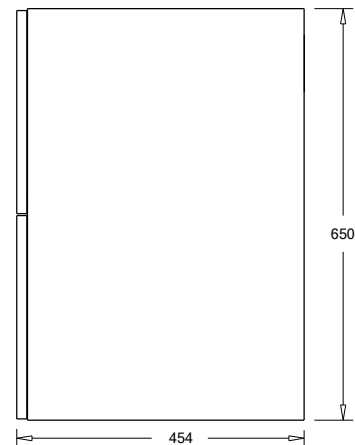

SPECIFICATION SHEET

Harrow 1200 4-Drawer Right Offset Basin Wall Hung Vanity

Features

- 4-Drawer Wall Hung Vanity - *Colour options below*
- StoneCast 20mm Via Right Offset Basin [Standard]
- Full Extension Soft Close Drawers with Handles - *Handle upgrade options available*
- Dimensions: H670 x W1200 x D465

Cabinet Options

Technical Details

Note: All measurements shown are in millimetres. Sizes are nominal.

Note: Full Drawer Box on Left Hand Side

TOP VIEW

FRONT VIEW

SIDE VIEW