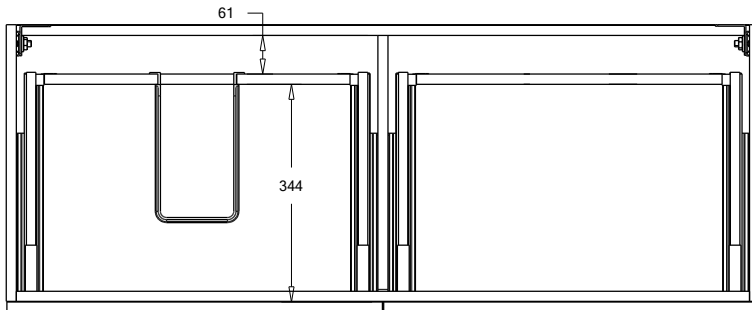

SPECIFICATION SHEET

Harrow 1200 4-Drawer Right Offset Basin Wall Hung Vanity

Features

- 4-Drawer Wall Hung Vanity - *Colour options below*
- StoneCast 20mm Via Right Offset Basin [Standard]
- Full Extension Soft Close Drawers with Handles - *Handle upgrade options available*
- Dimensions: H670 x W1200 x D465

Cabinet Options

Technical Details

Note: All measurements shown are in millimetres. Sizes are nominal.

Note: Full Drawer Box on Left Hand Side

TOP VIEW

FRONT VIEW

SIDE VIEW