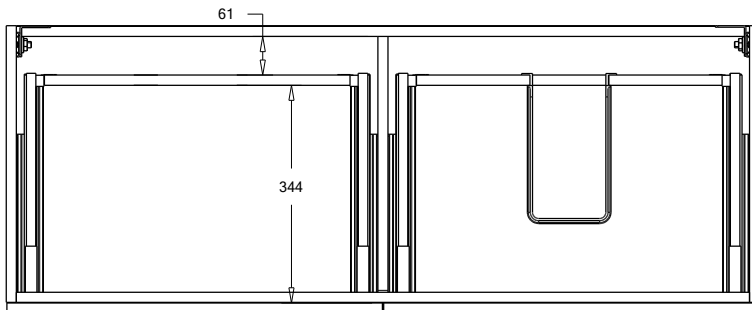

### Features

- 4-Drawer Wall Hung Vanity - *Colour options below*
- StoneCast 20mm Via Left Offset Basin [Standard]
- Full Extension Soft Close Drawers with Handles - *Handle upgrade options available*
- Dimensions: H670 x W1200 x D465

### Technical Details

Note: All measurements shown are in millimetres. Sizes are nominal.

Note: Full Drawer Box on Right Hand Side

TOP VIEW

FRONT VIEW

SIDE VIEW