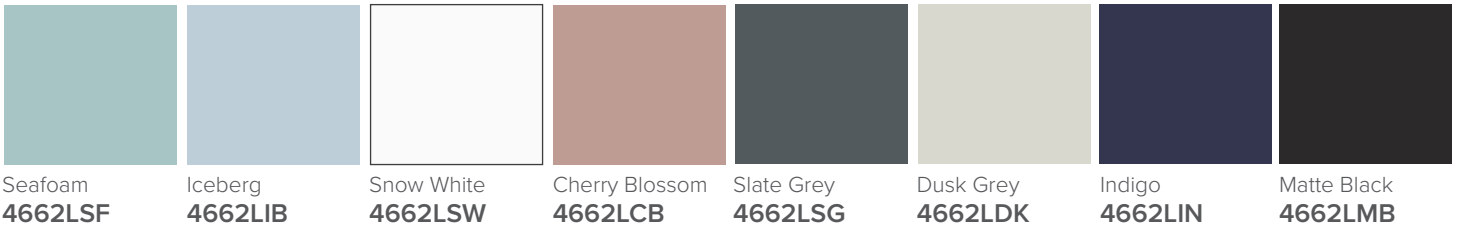

Cabinet Options