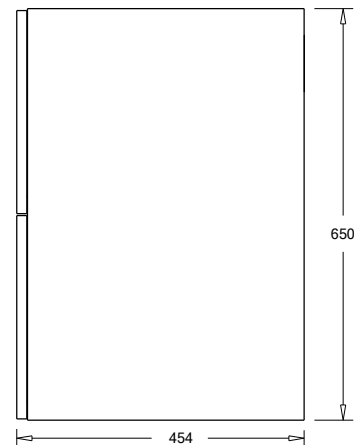

## Harrow 1200 4-Drawer Left Offset Basin Wall Hung Vanity

### Features

- 4-Drawer Wall Hung Vanity - *Colour options below*
- StoneCast 20mm Via Left Offset Basin [Standard]
- Full Extension Soft Close Drawers with Handles - *Handle upgrade options available*
- Dimensions: H670 x W1200 x D465

### Cabinet Options

### Technical Details

Note: All measurements shown are in millimetres. Sizes are nominal.

Note: Full Drawer Box on Right Hand Side

TOP VIEW

FRONT VIEW

SIDE VIEW