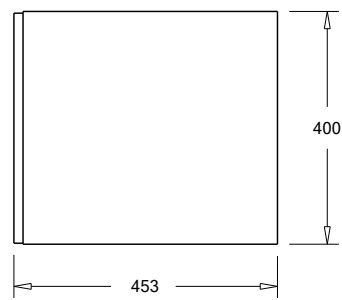

SPECIFICATION SHEET

Harrow 1200 2-Drawer Right Offset Basin Wall Hung Vanity

Features

- 2-Drawer Wall Hung Vanity - Colour options below
- StoneCast 20mm Via Right Offset Basin [Standard]
- Full Extension Soft Close Drawers with Handles - Handle upgrade options available
- Dimensions: H420 x W1200 x D465

Matte Black
4618RMB

Technical Details

Note: All measurements shown are in millimetres. Sizes are nominal.

Note: Full Drawer Box on Left Hand Side

TOP VIEW

FRONT VIEW

SIDE VIEW