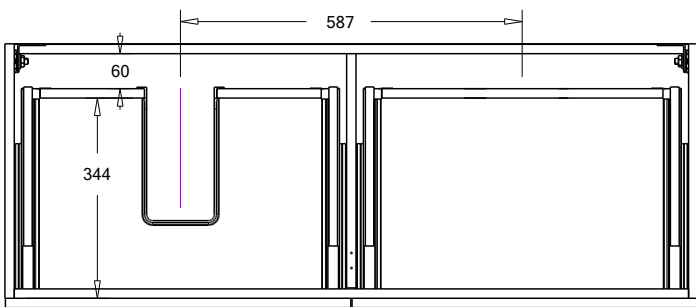

SPECIFICATION SHEET

Harrow 1200 2-Drawer Right Offset Basin Wall Hung Vanity

Features

- 2-Drawer Wall Hung Vanity - Colour options below
- StoneCast 20mm Via Right Offset Basin [Standard]
- Full Extension Soft Close Drawers with Handles - Handle upgrade options available
- Dimensions: H420 x W1200 x D465

Matte Black
4618RMB

Technical Details

Note: All measurements shown are in millimetres. Sizes are nominal.

Note: Full Drawer Box on Left Hand Side

TOP VIEW

FRONT VIEW

SIDE VIEW