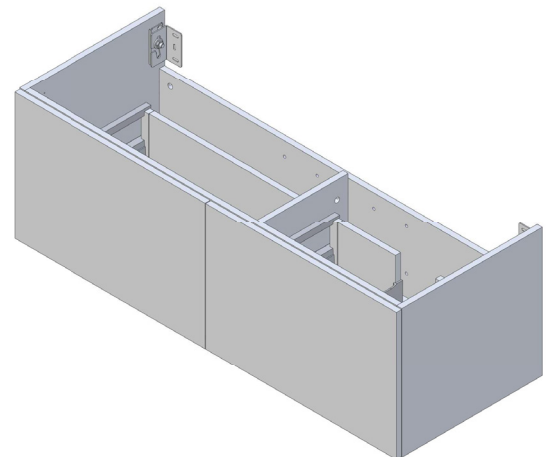

SPECIFICATION SHEET

Harrow 1200 2-Drawer Right Offset Basin Wall Hung Vanity

Features

- 2-Drawer Wall Hung Vanity - Colour options below
- StoneCast 20mm Via Right Offset Basin [Standard]
- Full Extension Soft Close Drawers with Handles - Handle upgrade options available
- Dimensions: H420 x W1200 x D465

Matte Black
4618RMB

Technical Details

Note: All measurements shown are in millimetres. Sizes are nominal.

Note: Full Drawer Box on Left Hand Side

TOP VIEW

FRONT VIEW

SIDE VIEW