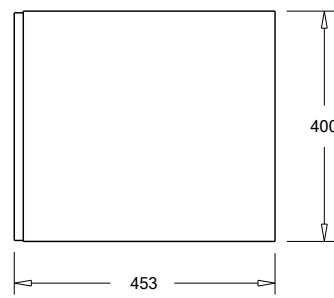

### Features

- 2-Drawer Wall Hung Vanity - *Colour options below*
- StoneCast 20mm Via Left Offset Basin [Standard]
- Full Extension Soft Close Drawers with Handles - *Handle upgrade options available*
- Dimensions: H420 x W1200 x D465

### Technical Details

Note: All measurements shown are in millimetres. Sizes are nominal.

Note: Full Drawer Box on Right Hand Side

TOP VIEW

FRONT VIEW

SIDE VIEW