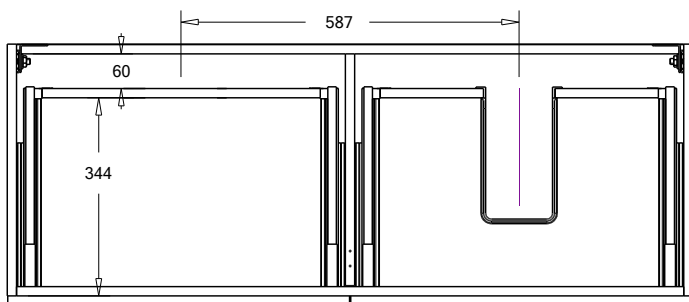

### Features

- 2-Drawer Wall Hung Vanity - *Colour options below*
- StoneCast 20mm Via Left Offset Basin [Standard]
- Full Extension Soft Close Drawers with Handles - *Handle upgrade options available*
- Dimensions: H420 x W1200 x D465

### Technical Details

Note: All measurements shown are in millimetres. Sizes are nominal.

Note: Full Drawer Box on Right Hand Side

TOP VIEW

FRONT VIEW

SIDE VIEW