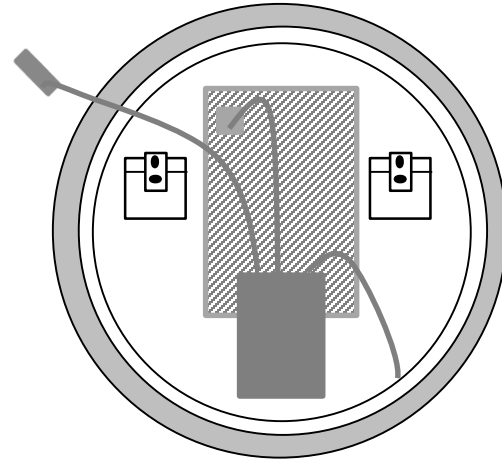

Front

10mm (frame)
20mm (frost/lights)

Side

31mm
9mm

Back

320mm

200mm

600mm