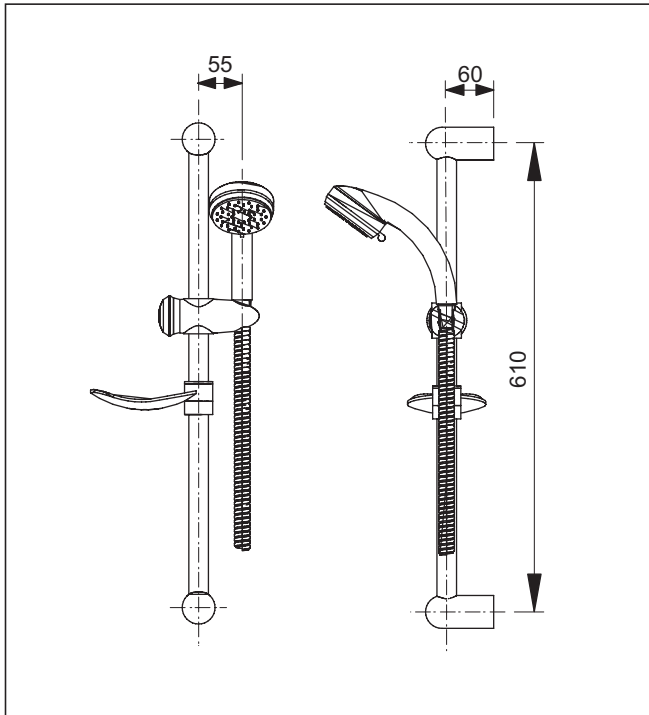

Gemelli

Twin spray Handshower Set

Code: GM TSHSS

Code: GM TSH (Head only)

Finish: Chrome

Rail: Chrome plated Brass

Clamp:	Twist lock
Length:	655mm
Centre to Centre:	610mm
Diameter:	25mm

Spray Hose Construction: PVC widebore

Length: 1.5m

End Posts: Dia. 42mm

Spray function: 3 Version of standard spray

Wall Elbow: Luxury - 1/2" BSP Female Inlet

Installation Diameter: Minimum: 21mm
Maximum: 46mm

Flow Control: 9 litres/min PCW Supplied