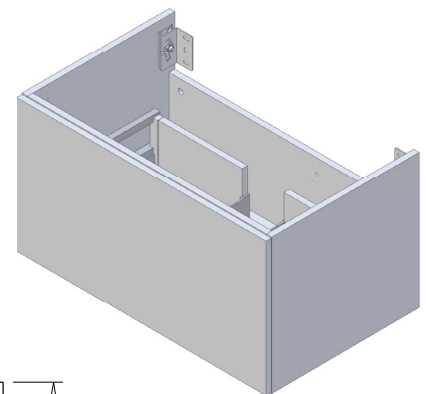

SPECIFICATION SHEET

Francisco Luxe 750 1-Drawer Wall Hung Vanity

Features

- 1-Drawer Wall Hung Vanity - Colour options below
- Full Extension Soft Close Drawer with Handle - Handle upgrade options available
- Designer Drawer Front - Four Drawer Front options
- Dimensions: H420 x W750 x D465
- Slab Top Options:
20mm StoneCast Top or Quartz Slab Top

*Note: Vessel basins are purchased separately.
Visit www.newtech.co.nz for the full range of vessel basin options.*

Cabinet Options

StoneCast Slab Top Options

Quartz Slab Top Options

Note: To order a Slab Top, add the Slab Top code to the cabinet code

Technical Details

Note: All measurements shown are in millimetres. Sizes are nominal.

SPECIFICATION SHEET

Francisco Luxe Designer Drawer Fronts

BARNESLEY
18mm Inset Frame
Code: BL

PRESTON
60mm Inset Frame
Code: PT