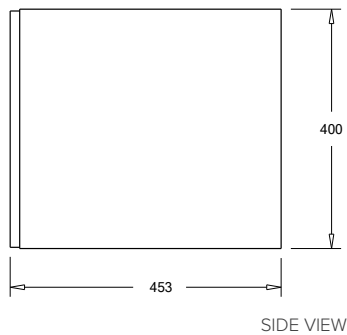

SPECIFICATION SHEET

Francisco Luxe 750 1-Drawer Wall Hung Vanity

Features

- 1-Drawer Wall Hung Vanity - Colour options below
- Full Extension Soft Close Drawer with Handle - Handle upgrade options available
- Designer Drawer Front - Four Drawer Front options
- Dimensions: H420 x W750 x D465
- Slab Top Options:
20mm StoneCast Top or Quartz Slab Top

*Note: Vessel basins are purchased separately.
Visit www.newtech.co.nz for the full range of vessel basin options.*

Cabinet Options

StoneCast Slab Top Options

Quartz Slab Top Options

Note: To order a Slab Top, add the Slab Top code to the cabinet code

Technical Details

Note: All measurements shown are in millimetres. Sizes are nominal.

SPECIFICATION SHEET

Francisco Luxe Designer Drawer Fronts

BARNESLEY
18mm Inset Frame
Code: BL

PRESTON
60mm Inset Frame
Code: PT