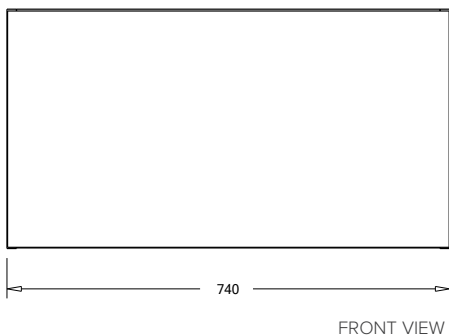

SPECIFICATION SHEET

Francisco Luxe 750 1-Drawer Wall Hung Vanity

Features

- 1-Drawer Wall Hung Vanity - Colour options below
- Full Extension Soft Close Drawer with Handle - Handle upgrade options available
- Designer Drawer Front - Four Drawer Front options
- Dimensions: H420 x W750 x D465
- Slab Top Options:
20mm StoneCast Top or Quartz Slab Top

Technical Details

Note: All measurements shown are in millimetres. Sizes are nominal.

SPECIFICATION SHEET

Francisco Luxe Designer Drawer Fronts

BARNESLEY
18mm Inset Frame
Code: BL

PRESTON
60mm Inset Frame
Code: PT