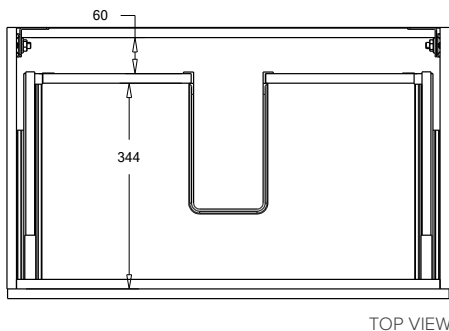

SPECIFICATION SHEET

Francisco Luxe 750 1-Drawer Wall Hung Vanity

Features

- 1-Drawer Wall Hung Vanity - Colour options below
- Full Extension Soft Close Drawer with Handle - Handle upgrade options available
- Designer Drawer Front - Four Drawer Front options
- Dimensions: H420 x W750 x D465
- Slab Top Options:
20mm StoneCast Top or Quartz Slab Top

*Note: Vessel basins are purchased separately.
Visit www.newtech.co.nz for the full range of vessel basin options.*

Cabinet Options

StoneCast Slab Top Options

Quartz Slab Top Options

Note: To order a Slab Top, add the Slab Top code to the cabinet code

Technical Details

Note: All measurements shown are in millimetres. Sizes are nominal.

SPECIFICATION SHEET

Francisco Luxe Designer Drawer Fronts

BARNESLEY
18mm Inset Frame
Code: BL

PRESTON
60mm Inset Frame
Code: PT