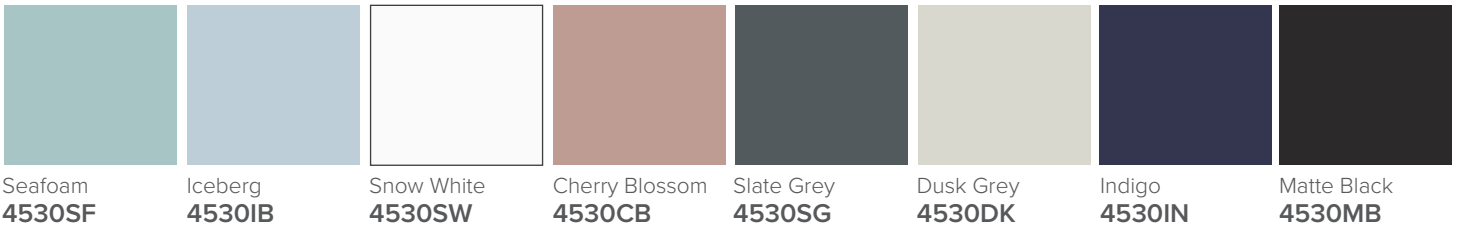

SPECIFICATION SHEET

Francisco Luxe 750 1-Drawer Wall Hung Vanity

Features

- 1-Drawer Wall Hung Vanity - Colour options below
- Full Extension Soft Close Drawer with Handle - Handle upgrade options available
- Designer Drawer Front - Four Drawer Front options
- Dimensions: H420 x W750 x D465
- Slab Top Options:
20mm StoneCast Top or Quartz Slab Top

*Note: Vessel basins are purchased separately.
Visit www.newtech.co.nz for the full range of vessel basin options.*

Cabinet Options

StoneCast Slab Top Options

Quartz Slab Top Options

Note: To order a Slab Top, add the Slab Top code to the cabinet code

Technical Details

Note: All measurements shown are in millimetres. Sizes are nominal.

SPECIFICATION SHEET

Francisco Luxe Designer Drawer Fronts

BARNESLEY
18mm Inset Frame
Code: BL

PRESTON
60mm Inset Frame
Code: PT

TURNBERRY
Ripple Design Panel
Code: TB

NEWPORT
V-Groove Panels
Code: NP

Seafoam

Iceberg

Snow White

Cherry Blossom

Slate Grey

Dusk Grey