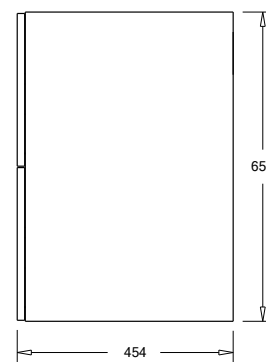

### Technical Details

*Note: All measurements shown are in millimetres. Sizes are nominal.*

*Note: Full Drawer Box on Right Hand Side*

TOP VIEW

FRONT VIEW

SIDE VIEW

## Francisco Luxe Designer Drawer Fronts

**BARNESLEY**  
18mm Inset Frame  
Code: BL

**PRESTON**  
60mm Inset Frame  
Code: PT

**TURNBERRY**  
Ripple Design Panel  
Code: TB

**NEWPORT**  
V-Groove Panels  
Code: NP