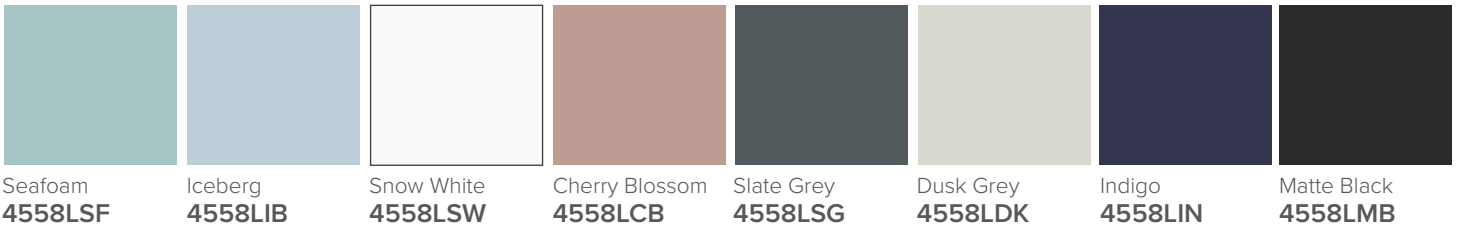

Cabinet Options