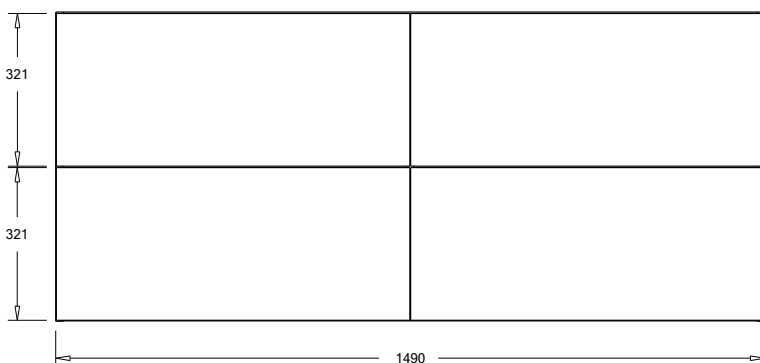

### Technical Details

*Note: All measurements shown are in millimetres. Sizes are nominal.*

*Note: Full Drawer Box on Right Hand Side*

TOP VIEW

FRONT VIEW

SIDE VIEW