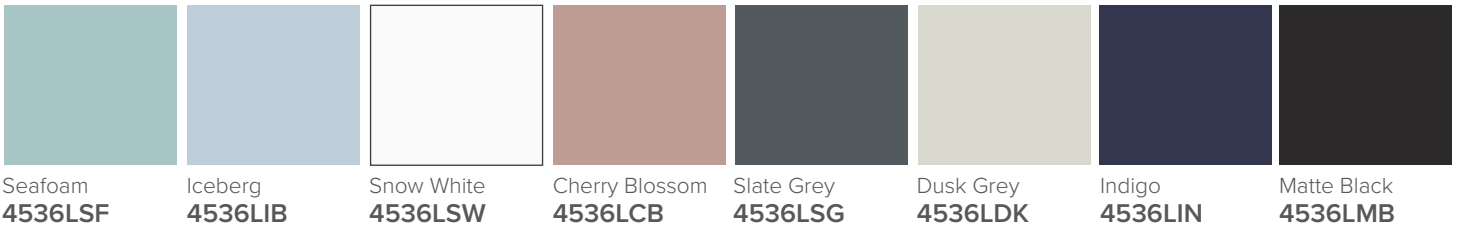

Cabinet Options