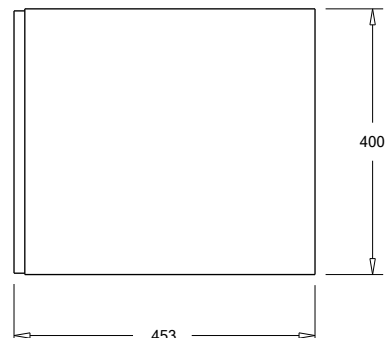

SPECIFICATION SHEET

Francisco 900 1-Drawer Wall Hung Vanity

Features

- 1-Drawer Wall Hung Vanity - *Colour options below*
- StoneCast 20mm Via Basin [Standard] - *Upgrade options available*
- Full Extension Soft Close Drawer with Handle - *Handle upgrade options available*
- Designer Drawer Front - *Four Drawer Front options*
- Dimensions: H420 x W900 x D465

Cabinet Options

Technical Details

Note: All measurements shown are in millimetres. Sizes are nominal.

TOP VIEW

FRONT VIEW

SIDE VIEW

SPECIFICATION SHEET

Francisco Designer Drawer Fronts