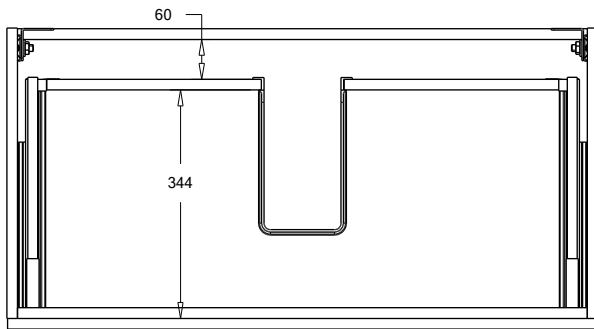

SPECIFICATION SHEET

Francisco 900 1-Drawer Wall Hung Vanity

Features

- 1-Drawer Wall Hung Vanity - *Colour options below*
- StoneCast 20mm Via Basin [Standard] - *Upgrade options available*
- Full Extension Soft Close Drawer with Handle - *Handle upgrade options available*
- Designer Drawer Front - *Four Drawer Front options*
- Dimensions: H420 x W900 x D465

Cabinet Options

Technical Details

Note: All measurements shown are in millimetres. Sizes are nominal.

TOP VIEW

FRONT VIEW

SIDE VIEW

SPECIFICATION SHEET

Francisco Designer Drawer Fronts

BARNSLEY
18mm Inset Frame
Code: BL

PRESTON
60mm Inset Frame
Code: PT

TURNBERRY
Ripple Design Panel
Code: TB

NEWPORT
V-Groove Panels
Code: NP

Seafoam

Iceberg

Snow White

Cherry Blossom