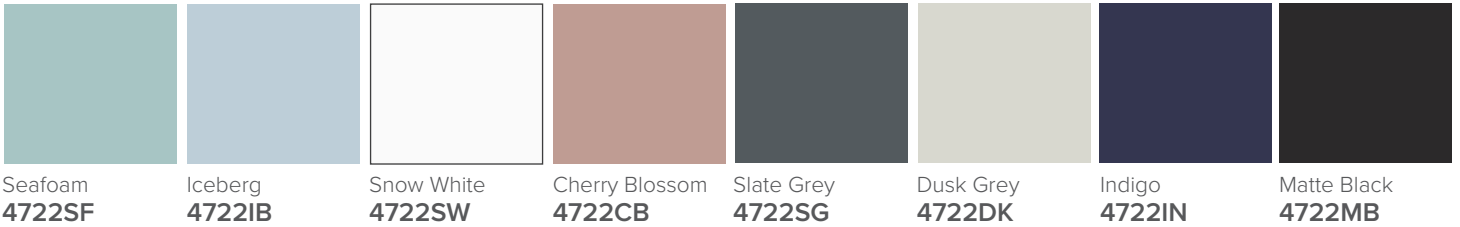

Cabinet Options