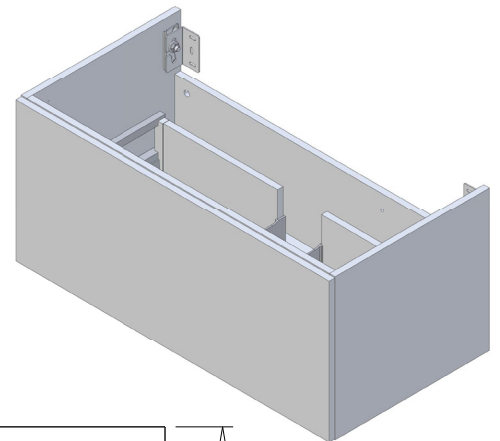

SPECIFICATION SHEET

Francisco 900 1-Drawer Wall Hung Vanity

Features

- 1-Drawer Wall Hung Vanity - *Colour options below*
- StoneCast 20mm Via Basin [Standard] - *Upgrade options available*
- Full Extension Soft Close Drawer with Handle - *Handle upgrade options available*
- Designer Drawer Front - *Four Drawer Front options*
- Dimensions: H420 x W900 x D465

Cabinet Options

Technical Details

Note: All measurements shown are in millimetres. Sizes are nominal.

TOP VIEW

FRONT VIEW

SIDE VIEW

SPECIFICATION SHEET

Francisco Designer Drawer Fronts

BARNSLEY
18mm Inset Frame
Code: BL

PRESTON
60mm Inset Frame
Code: PT

TURNBERRY
Ripple Design Panel
Code: TB

NEWPORT
V-Groove Panels
Code: NP

Seafoam

Iceberg

Snow White

Cherry Blossom