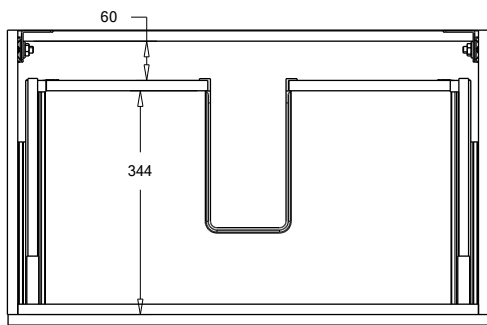

### Features

- 1-Drawer Wall Hung Vanity - *Colour options below*
- StoneCast 20mm Via Basin [Standard]  
- *Upgrade options available*
- Full Extension Soft Close Drawer with Handle  
- *Handle upgrade options available*
- Designer Drawer Front - *Four Drawer Front options*
- Dimensions: H420 x W750 x D465

### Technical Details

Note: All measurements shown are in millimetres. Sizes are nominal.

TOP VIEW

FRONT VIEW

SIDE VIEW