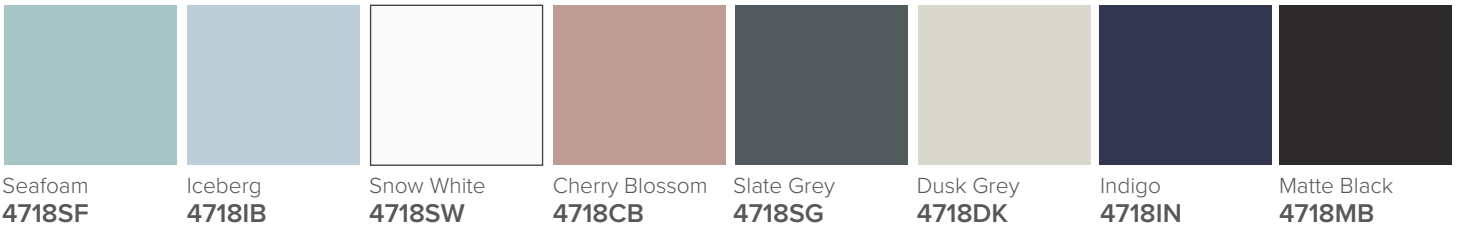

Cabinet Options