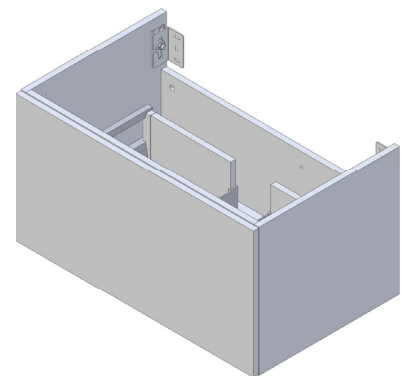

### Features

- 1-Drawer Wall Hung Vanity - *Colour options below*
- StoneCast 20mm Via Basin [Standard]  
- *Upgrade options available*
- Full Extension Soft Close Drawer with Handle  
- *Handle upgrade options available*
- Designer Drawer Front - *Four Drawer Front options*
- Dimensions: H420 x W750 x D465

### Cabinet Options

### Technical Details

Note: All measurements shown are in millimetres. Sizes are nominal.

TOP VIEW

FRONT VIEW

SIDE VIEW