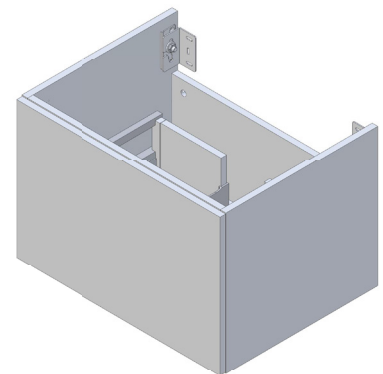

SPECIFICATION SHEET

Francisco 600 1-Drawer Wall Hung Vanity

Features

- 1-Drawer Wall Hung Vanity - *Colour options below*
- StoneCast 20mm Via Basin [Standard] - *Upgrade options available*
- Full Extension Soft Close Drawer with Handle - *Handle upgrade options available*
- Designer Drawer Front - *Four Drawer Front options*
- Dimensions: H420 x W600 x D465

Cabinet Options

Technical Details

Note: All measurements shown are in millimetres. Sizes are nominal.

TOP VIEW

FRONT VIEW

SIDE VIEW

SPECIFICATION SHEET

Francisco Designer Drawer Fronts

BARNESLEY
18mm Inset Frame
Code: BL

PRESTON
60mm Inset Frame
Code: PT

TURNBERRY
Ripple Design Panel
Code: TB

NEWPORT
V-Groove Panels
Code: NP

Seafoam

Iceberg

Snow White

Cherry Blossom