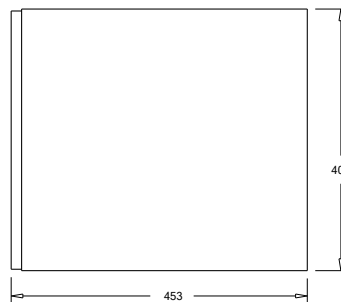

SPECIFICATION SHEET

Francisco 600 1-Drawer Wall Hung Vanity

Features

- 1-Drawer Wall Hung Vanity - *Colour options below*
- StoneCast 20mm Via Basin [Standard] - *Upgrade options available*
- Full Extension Soft Close Drawer with Handle - *Handle upgrade options available*
- Designer Drawer Front - *Four Drawer Front options*
- Dimensions: H420 x W600 x D465

Cabinet Options

Technical Details

Note: All measurements shown are in millimetres. Sizes are nominal.

TOP VIEW

FRONT VIEW

SIDE VIEW

SPECIFICATION SHEET

Francisco Designer Drawer Fronts

BARNESLEY
18mm Inset Frame
Code: BL

PRESTON
60mm Inset Frame
Code: PT

TURNBERRY
Ripple Design Panel
Code: TB

NEWPORT
V-Groove Panels
Code: NP

Seafoam

Iceberg

Snow White

Cherry Blossom