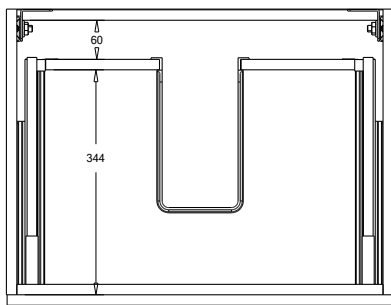

SPECIFICATION SHEET

Francisco 600 1-Drawer Wall Hung Vanity

Features

- 1-Drawer Wall Hung Vanity - *Colour options below*
- StoneCast 20mm Via Basin [Standard] - *Upgrade options available*
- Full Extension Soft Close Drawer with Handle - *Handle upgrade options available*
- Designer Drawer Front - *Four Drawer Front options*
- Dimensions: H420 x W600 x D465

Cabinet Options

Technical Details

Note: All measurements shown are in millimetres. Sizes are nominal.

TOP VIEW

FRONT VIEW

SIDE VIEW

SPECIFICATION SHEET

Francisco Designer Drawer Fronts

BARNESLEY
18mm Inset Frame
Code: BL

PRESTON
60mm Inset Frame
Code: PT

TURNBERRY
Ripple Design Panel
Code: TB

NEWPORT
V-Groove Panels
Code: NP

Seafoam

Iceberg

Snow White

Cherry Blossom