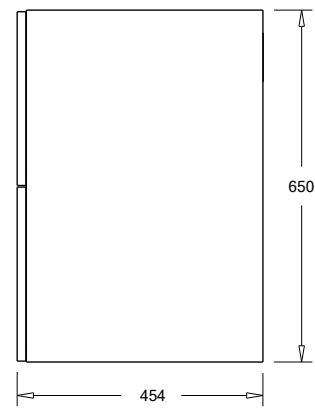

SPECIFICATION SHEET

Francisco 1500 4-Drawer Single Basin Wall Hung Vanity

Features

- 4-Drawer Wall Hung Vanity - *Colour options below*
- StoneCast 20mm Via Single Basin [Standard]
- Full Extension Soft Close Drawers with Handles - *Handle upgrade options available*
- Designer Drawer Fronts - *Four Drawer Front options*
- Dimensions: H670 x W1500 x D465

Cabinet Options

Technical Details

Note: All measurements shown are in millimetres. Sizes are nominal.

TOP VIEW

FRONT VIEW

SIDE VIEW

SPECIFICATION SHEET

Francisco Designer Drawer Fronts

BARNSLEY
18mm Inset Frame
Code: BL

PRESTON
60mm Inset Frame
Code: PT

TURNBERRY
Ripple Design Panel
Code: TB

NEWPORT
V-Groove Panels
Code: NP

Seafoam

Iceberg

Snow White

Cherry Blossom