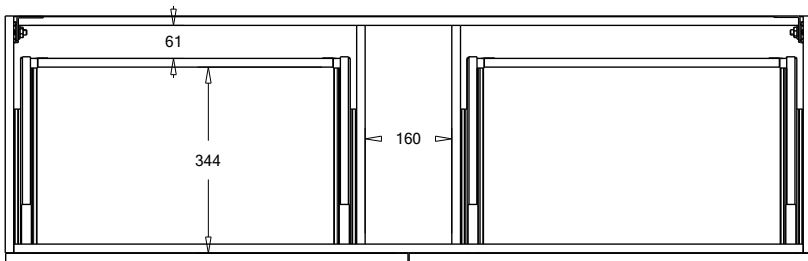

SPECIFICATION SHEET

Francisco 1500 4-Drawer Single Basin Wall Hung Vanity

Features

- 4-Drawer Wall Hung Vanity - *Colour options below*
- StoneCast 20mm Via Single Basin [Standard]
- Full Extension Soft Close Drawers with Handles - *Handle upgrade options available*
- Designer Drawer Fronts - *Four Drawer Front options*
- Dimensions: H670 x W1500 x D465

Cabinet Options

Technical Details

Note: All measurements shown are in millimetres. Sizes are nominal.

TOP VIEW

FRONT VIEW

SIDE VIEW

SPECIFICATION SHEET

Francisco Designer Drawer Fronts

BARNSLEY
18mm Inset Frame
Code: BL

PRESTON
60mm Inset Frame
Code: PT

TURNBERRY
Ripple Design Panel
Code: TB

NEWPORT
V-Groove Panels
Code: NP

Seafoam

Iceberg

Snow White

Cherry Blossom