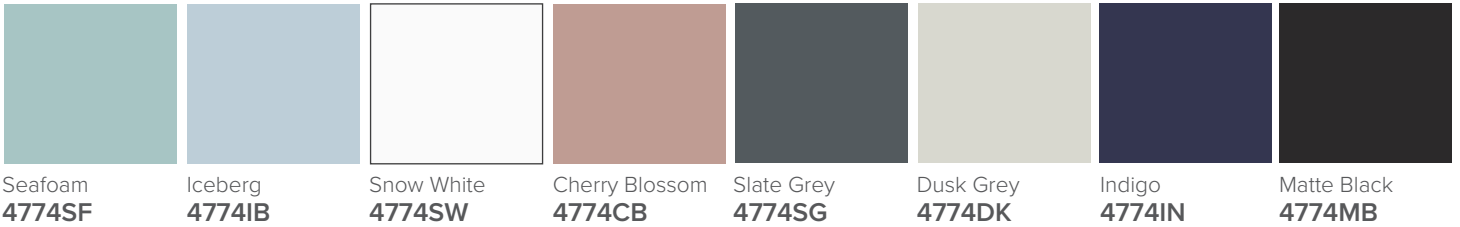

Cabinet Options