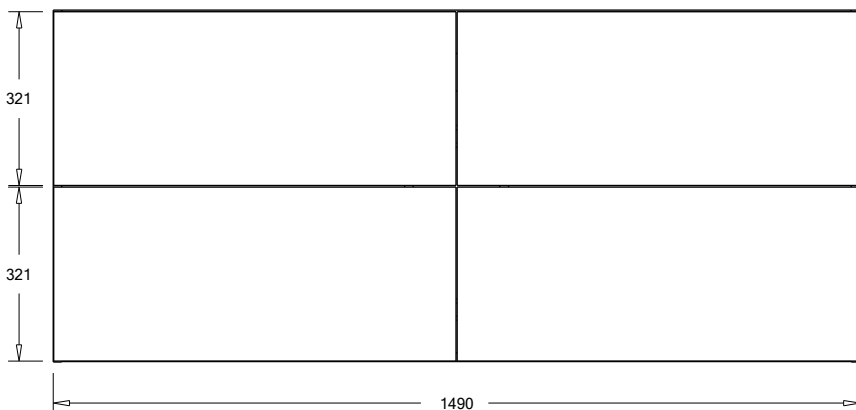

SPECIFICATION SHEET

Francisco 1500 4-Drawer Single Basin Wall Hung Vanity

Features

- 4-Drawer Wall Hung Vanity - *Colour options below*
- StoneCast 20mm Via Single Basin [Standard]
- Full Extension Soft Close Drawers with Handles - *Handle upgrade options available*
- Designer Drawer Fronts - *Four Drawer Front options*
- Dimensions: H670 x W1500 x D465

Cabinet Options

Technical Details

Note: All measurements shown are in millimetres. Sizes are nominal.

TOP VIEW

FRONT VIEW

SIDE VIEW

SPECIFICATION SHEET

Francisco Designer Drawer Fronts