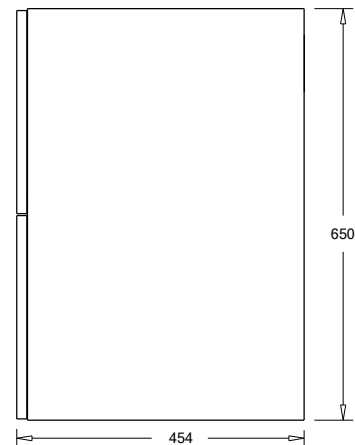

SPECIFICATION SHEET

Francisco 1200 4-Drawer Right Offset Basin Wall Hung Vanity

Features

- 4-Drawer Wall Hung Vanity - *Colour options below*
- StoneCast 20mm Via Right Offset Basin [Standard]
- Full Extension Soft Close Drawers with Handles - *Handle upgrade options available*
- Designer Drawer Fronts - *Four Drawer Front options*
- Dimensions: H670 x W1200 x D465

Cabinet Options

Technical Details

Note: All measurements shown are in millimetres. Sizes are nominal.

Note: Full Drawer Box on Left Hand Side

TOP VIEW

FRONT VIEW

SIDE VIEW

SPECIFICATION SHEET

Francisco Designer Drawer Fronts

BARNSELEY
18mm Inset Frame
Code: BL

PRESTON
60mm Inset Frame
Code: PT

TURNBERRY
Ripple Design Panel
Code: TB

NEWPORT
V-Groove Panels
Code: NP

Seafoam

Iceberg

Snow White