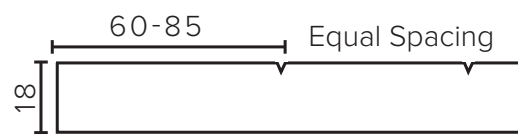

Cabinet Options

Technical Details

Note: All measurements shown are in millimetres. Sizes are nominal.

Note: Full Drawer Box on Left Hand Side

TOP VIEW

FRONT VIEW

SIDE VIEW

SPECIFICATION SHEET

Francisco Designer Drawer Fronts

BARNSELEY
18mm Inset Frame
Code: BL

PRESTON
60mm Inset Frame
Code: PT

TURNBERRY
Ripple Design Panel
Code: TB

NEWPORT
V-Groove Panels
Code: NP

Seafoam

Iceberg

Snow White