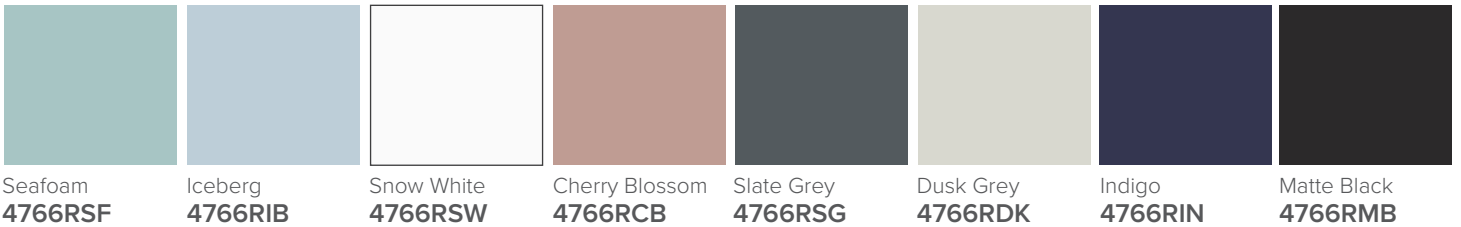

Cabinet Options