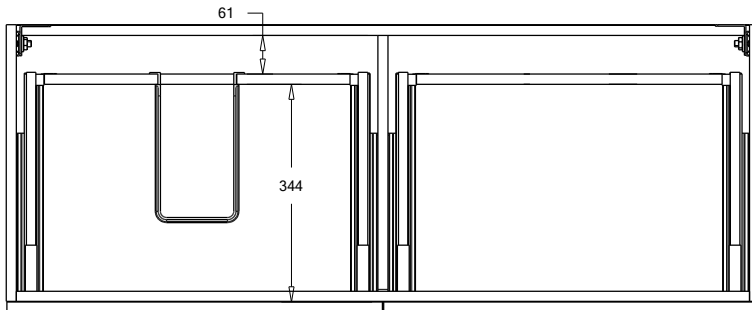

SPECIFICATION SHEET

Francisco 1200 4-Drawer Right Offset Basin Wall Hung Vanity

Features

- 4-Drawer Wall Hung Vanity - *Colour options below*
- StoneCast 20mm Via Right Offset Basin [Standard]
- Full Extension Soft Close Drawers with Handles - *Handle upgrade options available*
- Designer Drawer Fronts - *Four Drawer Front options*
- Dimensions: H670 x W1200 x D465

Cabinet Options

Technical Details

Note: All measurements shown are in millimetres. Sizes are nominal.

Note: Full Drawer Box on Left Hand Side

TOP VIEW

FRONT VIEW

SIDE VIEW

SPECIFICATION SHEET

Francisco Designer Drawer Fronts

BARNSELEY
18mm Inset Frame
Code: BL

PRESTON
60mm Inset Frame
Code: PT

TURNBERRY
Ripple Design Panel
Code: TB

NEWPORT
V-Groove Panels
Code: NP

Seafoam

Iceberg

Snow White