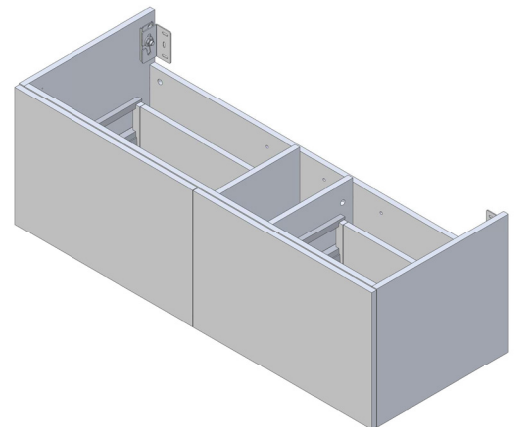

SPECIFICATION SHEET

Francisco 1200 2-Drawer Single Basin Wall Hung Vanity

Features

- 2-Drawer Wall Hung Vanity - Colour options below
- StoneCast 20mm Via Single Basin [Standard] - Upgrade options available
- Full Extension Soft Close Drawers with Handles - Handle upgrade options available
- Designer Drawer Fronts - Four Drawer Front options
- Dimensions: H420 x W1200 x D465

Cabinet Options

Technical Details

Note: All measurements shown are in millimetres. Sizes are nominal.

TOP VIEW

FRONT VIEW

SIDE VIEW

SPECIFICATION SHEET

Francisco Designer Drawer Fronts

BARNESLEY
18mm Inset Frame
Code: BL

PRESTON
60mm Inset Frame
Code: PT

TURNBERRY
Ripple Design Panel
Code: TB

NEWPORT
V-Groove Panels
Code: NP

Seafoam

Iceberg

Snow White

Cherry Blossom