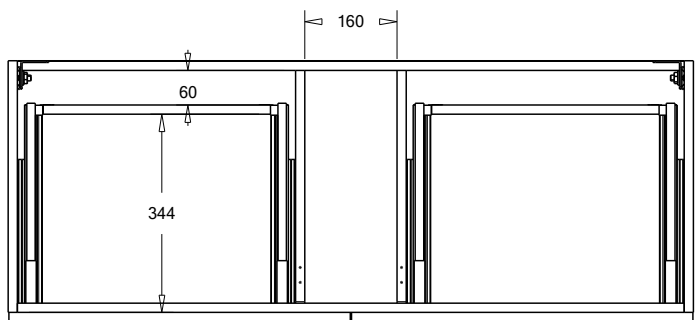

SPECIFICATION SHEET

Francisco 1200 2-Drawer Single Basin Wall Hung Vanity

Features

- 2-Drawer Wall Hung Vanity - Colour options below
- StoneCast 20mm Via Single Basin [Standard] - Upgrade options available
- Full Extension Soft Close Drawers with Handles - Handle upgrade options available
- Designer Drawer Fronts - Four Drawer Front options
- Dimensions: H420 x W1200 x D465

Cabinet Options

Technical Details

Note: All measurements shown are in millimetres. Sizes are nominal.

TOP VIEW

FRONT VIEW

SIDE VIEW

SPECIFICATION SHEET

Francisco Designer Drawer Fronts

BARNESLEY
18mm Inset Frame
Code: BL

PRESTON
60mm Inset Frame
Code: PT

TURNBERRY
Ripple Design Panel
Code: TB

NEWPORT
V-Groove Panels
Code: NP

Seafoam

Iceberg

Snow White

Cherry Blossom