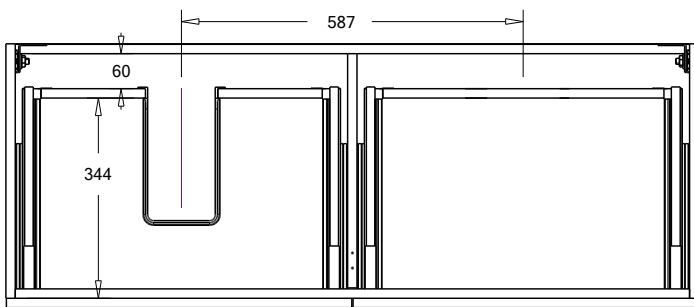

SPECIFICATION SHEET

Francisco 1200 2-Drawer Right Offset Basin Wall Hung Vanity

Features

- 2-Drawer Wall Hung Vanity - *Colour options below*
- StoneCast 20mm Via Right Offset Basin [Standard]
- Full Extension Soft Close Drawers with Handles - *Handle upgrade options available*
- Designer Drawer Fronts - *Four Drawer Front options*
- Dimensions: H420 x W1200 x D465

Matte Black
4730RMB

Technical Details

Note: All measurements shown are in millimetres. Sizes are nominal.

Note: Full Drawer Box on Left Hand Side

TOP VIEW

FRONT VIEW

SIDE VIEW

SPECIFICATION SHEET

Francisco Designer Drawer Fronts

BARNSLEY
18mm Inset Frame
Code: BL

PRESTON
60mm Inset Frame
Code: PT

TURNBERRY
Ripple Design Panel
Code: TB

NEWPORT
V-Groove Panels
Code: NP

Seafoam

Iceberg

Snow White