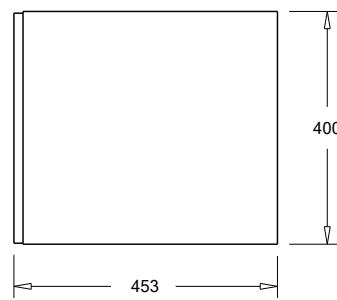

SPECIFICATION SHEET

Francisco 1200 2-Drawer Right Offset Basin Wall Hung Vanity

Features

- 2-Drawer Wall Hung Vanity - *Colour options below*
- StoneCast 20mm Via Right Offset Basin [Standard]
- Full Extension Soft Close Drawers with Handles - *Handle upgrade options available*
- Designer Drawer Fronts - *Four Drawer Front options*
- Dimensions: H420 x W1200 x D465

Matte Black
4730RMB

Technical Details

Note: All measurements shown are in millimetres. Sizes are nominal.

Note: Full Drawer Box on Left Hand Side

TOP VIEW

FRONT VIEW

SIDE VIEW

SPECIFICATION SHEET

Francisco Designer Drawer Fronts

BARNSLEY
18mm Inset Frame
Code: BL

PRESTON
60mm Inset Frame
Code: PT

TURNBERRY
Ripple Design Panel
Code: TB

NEWPORT
V-Groove Panels
Code: NP

Seafoam

Iceberg

Snow White