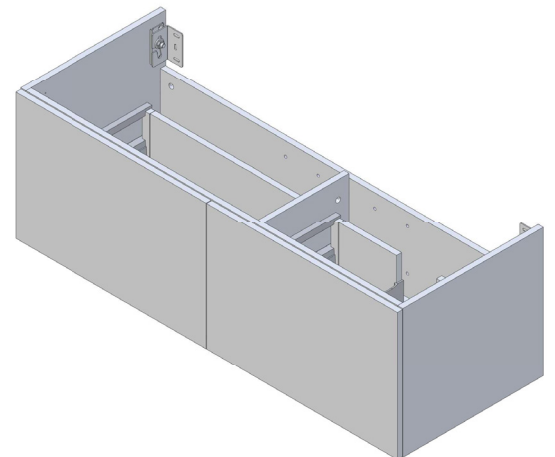

SPECIFICATION SHEET

Francisco 1200 2-Drawer Right Offset Basin Wall Hung Vanity

Features

- 2-Drawer Wall Hung Vanity - *Colour options below*
- StoneCast 20mm Via Right Offset Basin [Standard]
- Full Extension Soft Close Drawers with Handles - *Handle upgrade options available*
- Designer Drawer Fronts - *Four Drawer Front options*
- Dimensions: H420 x W1200 x D465

Matte Black
4730RMB

Technical Details

Note: All measurements shown are in millimetres. Sizes are nominal.

Note: Full Drawer Box on Left Hand Side

TOP VIEW

FRONT VIEW

SIDE VIEW

SPECIFICATION SHEET

Francisco Designer Drawer Fronts

BARNSLEY
18mm Inset Frame
Code: BL

PRESTON
60mm Inset Frame
Code: PT

TURNBERRY
Ripple Design Panel
Code: TB

NEWPORT
V-Groove Panels
Code: NP

Seafoam

Iceberg

Snow White