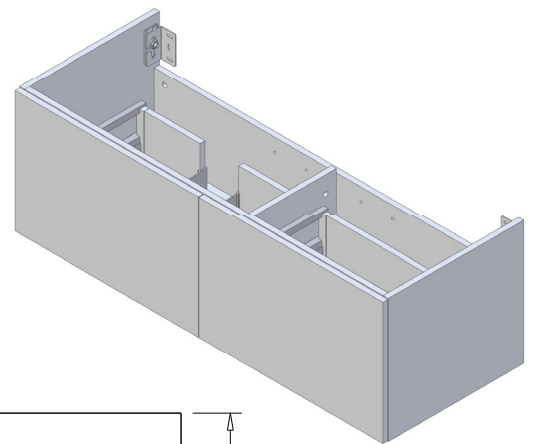

SPECIFICATION SHEET

Francisco 1200 2-Drawer Left Offset Basin Wall Hung Vanity

Features

- 2-Drawer Wall Hung Vanity - *Colour options below*
- StoneCast 20mm Via Left Offset Basin [Standard]
- Full Extension Soft Close Drawers with Handles - *Handle upgrade options available*
- Designer Drawer Fronts - *Four Drawer Front options*
- Dimensions: H420 x W1200 x D465

Matte Black
4730LMB

Technical Details

Note: All measurements shown are in millimetres. Sizes are nominal.

Note: Full Drawer Box on Right Hand Side

TOP VIEW

FRONT VIEW

SIDE VIEW

SPECIFICATION SHEET

Francisco Designer Drawer Fronts

BARNSELEY
18mm Inset Frame
Code: BL

PRESTON
60mm Inset Frame
Code: PT

TURNBERRY
Ripple Design Panel
Code: TB

NEWPORT
V-Groove Panels
Code: NP

Seafoam

Iceberg

Snow White