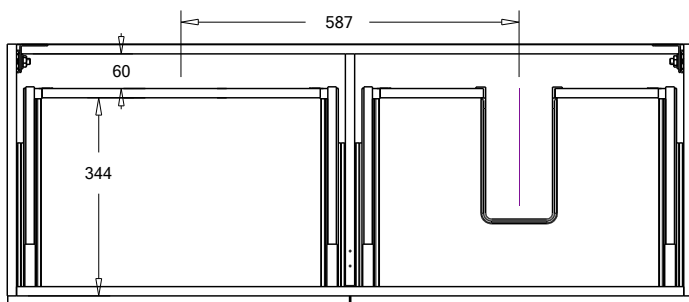

SPECIFICATION SHEET

Francisco 1200 2-Drawer Left Offset Basin Wall Hung Vanity

Features

- 2-Drawer Wall Hung Vanity - *Colour options below*
- StoneCast 20mm Via Left Offset Basin [Standard]
- Full Extension Soft Close Drawers with Handles - *Handle upgrade options available*
- Designer Drawer Fronts - *Four Drawer Front options*
- Dimensions: H420 x W1200 x D465

Matte Black
4730LMB

Technical Details

Note: All measurements shown are in millimetres. Sizes are nominal.

Note: Full Drawer Box on Right Hand Side

TOP VIEW

FRONT VIEW

SIDE VIEW

SPECIFICATION SHEET

Francisco Designer Drawer Fronts

BARNSELEY
18mm Inset Frame
Code: BL

PRESTON
60mm Inset Frame
Code: PT

TURNBERRY
Ripple Design Panel
Code: TB

NEWPORT
V-Groove Panels
Code: NP

Seafoam

Iceberg

Snow White