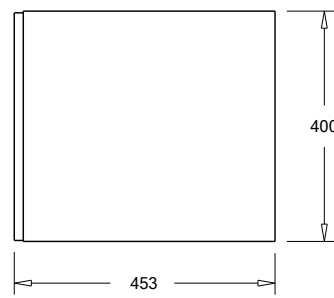

SPECIFICATION SHEET

Francisco 1200 2-Drawer Left Offset Basin Wall Hung Vanity

Features

- 2-Drawer Wall Hung Vanity - *Colour options below*
- StoneCast 20mm Via Left Offset Basin [Standard]
- Full Extension Soft Close Drawers with Handles - *Handle upgrade options available*
- Designer Drawer Fronts - *Four Drawer Front options*
- Dimensions: H420 x W1200 x D465

Matte Black
4730LMB

Technical Details

Note: All measurements shown are in millimetres. Sizes are nominal.

Note: Full Drawer Box on Right Hand Side

TOP VIEW

FRONT VIEW

SIDE VIEW

SPECIFICATION SHEET

Francisco Designer Drawer Fronts

BARNSELEY
18mm Inset Frame
Code: BL

PRESTON
60mm Inset Frame
Code: PT

TURNBERRY
Ripple Design Panel
Code: TB

NEWPORT
V-Groove Panels
Code: NP

Seafoam

Iceberg

Snow White