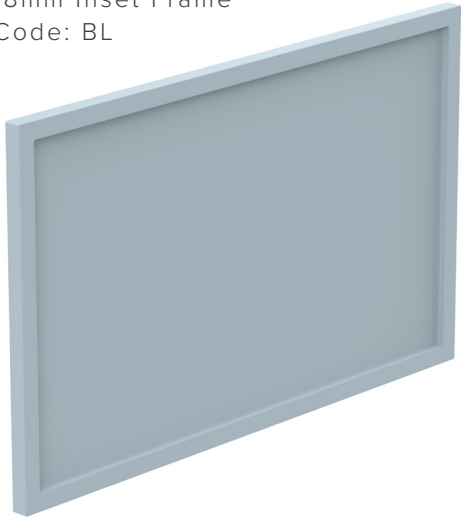

SPECIFICATION SHEET

Francisco 550 1-Door Wall Hung Vanity

Features

- 1-Door Wall Hung Vanity - *Colour options below*
- 50mm StoneCast Interchangeable Basin with Toilet Roll Holder or Towel Rail
- Soft Close Door - Left or Right Hinge
- Cabinetry Handle - *Handle upgrade options*
- Designer Door Front - *Four Door Front options*
- Dimensions
Cabinet: H350 x W392 x D218
Basin: H50 x W400 x D225

Cabinet Options

Technical Details

Note: All measurements shown are in millimetres. Sizes are nominal.

TOP VIEW

FRONT VIEW

SIDE VIEW

SPECIFICATION SHEET

Francisco Designer Door Fronts

BARNESLEY

18mm Inset Frame
Code: BL

PRESTON

60mm Inset Frame
Code: PT

TURNBERRY

Ripple Design Panel
Code: TB

NEWPORT

V-Groove Panels
Code: NP