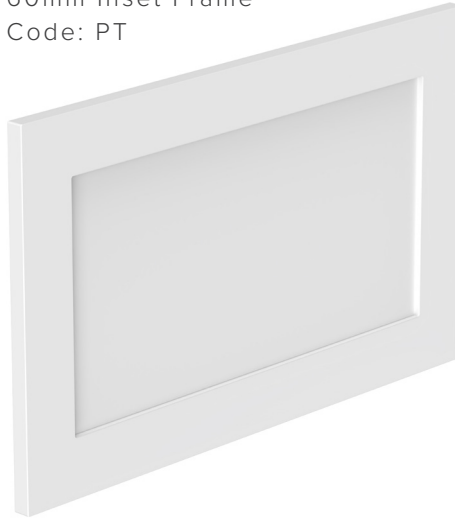

SPECIFICATION SHEET

Francisco 550 1-Door Wall Hung Vanity

Features

- 1-Door Wall Hung Vanity - *Colour options below*
- 50mm StoneCast Interchangeable Basin with Toilet Roll Holder or Towel Rail
- Soft Close Door - Left or Right Hinge
- Cabinetry Handle - *Handle upgrade options*
- Designer Door Front - *Four Door Front options*
- Dimensions
Cabinet: H350 x W392 x D218
Basin: H50 x W400 x D225

Cabinet Options

Technical Details

Note: All measurements shown are in millimetres. Sizes are nominal.

TOP VIEW

FRONT VIEW

SIDE VIEW

SPECIFICATION SHEET

Francisco Designer Door Fronts

BARNESLEY

18mm Inset Frame
Code: BL

PRESTON

60mm Inset Frame
Code: PT

TURNBERRY

Ripple Design Panel
Code: TB

NEWPORT

V-Groove Panels
Code: NP