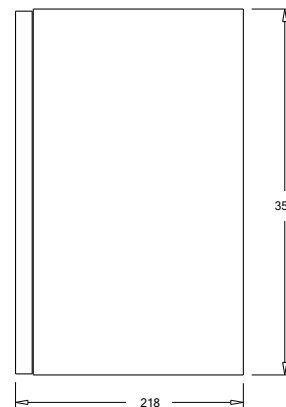

SPECIFICATION SHEET

Francisco 550 1-Door Wall Hung Vanity

Features

- 1-Door Wall Hung Vanity - *Colour options below*
- 50mm StoneCast Interchangeable Basin with Toilet Roll Holder or Towel Rail
- Soft Close Door - Left or Right Hinge
- Cabinetry Handle - *Handle upgrade options*
- Designer Door Front - *Four Door Front options*
- Dimensions
Cabinet: H350 x W392 x D218
Basin: H50 x W400 x D225

Cabinet Options

Technical Details

Note: All measurements shown are in millimetres. Sizes are nominal.

TOP VIEW

FRONT VIEW

SIDE VIEW

SPECIFICATION SHEET

Francisco Designer Door Fronts

BARNESLEY

18mm Inset Frame
Code: BL

PRESTON

60mm Inset Frame
Code: PT

TURNBERRY

Ripple Design Panel
Code: TB

NEWPORT

V-Groove Panels
Code: NP