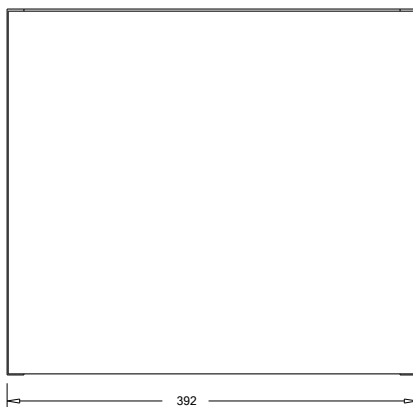

SPECIFICATION SHEET

Francisco 550 1-Door Wall Hung Vanity

Features

- 1-Door Wall Hung Vanity - *Colour options below*
- 50mm StoneCast Interchangeable Basin with Toilet Roll Holder or Towel Rail
- Soft Close Door - Left or Right Hinge
- Cabinetry Handle - *Handle upgrade options*
- Designer Door Front - *Four Door Front options*
- Dimensions
Cabinet: H350 x W392 x D218
Basin: H50 x W400 x D225

Cabinet Options

Technical Details

Note: All measurements shown are in millimetres. Sizes are nominal.

TOP VIEW

FRONT VIEW

SIDE VIEW

SPECIFICATION SHEET

Francisco Designer Door Fronts

BARNESLEY

18mm Inset Frame
Code: BL

PRESTON

60mm Inset Frame
Code: PT

TURNBERRY

Ripple Design Panel
Code: TB

NEWPORT

V-Groove Panels
Code: NP