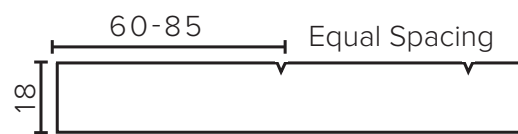

Cabinet Options

Technical Details

Note: All measurements shown are in millimetres. Sizes are nominal.

TOP VIEW

FRONT VIEW

SIDE VIEW

SPECIFICATION SHEET

Francisco Designer Door Fronts

BARNESLEY

18mm Inset Frame
Code: BL

PRESTON

60mm Inset Frame
Code: PT

TURNBERRY

Ripple Design Panel
Code: TB

NEWPORT

V-Groove Panels
Code: NP