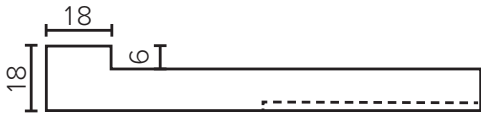

Cabinet Options

Technical Details

Note: All measurements shown are in millimetres. Sizes are nominal.

TOP VIEW

FRONT VIEW

SIDE VIEW

SPECIFICATION SHEET

Francisco Designer Door Fronts

BARNESLEY

18mm Inset Frame
Code: BL

PRESTON

60mm Inset Frame
Code: PT

TURNBERRY

Ripple Design Panel
Code: TB

NEWPORT

V-Groove Panels
Code: NP