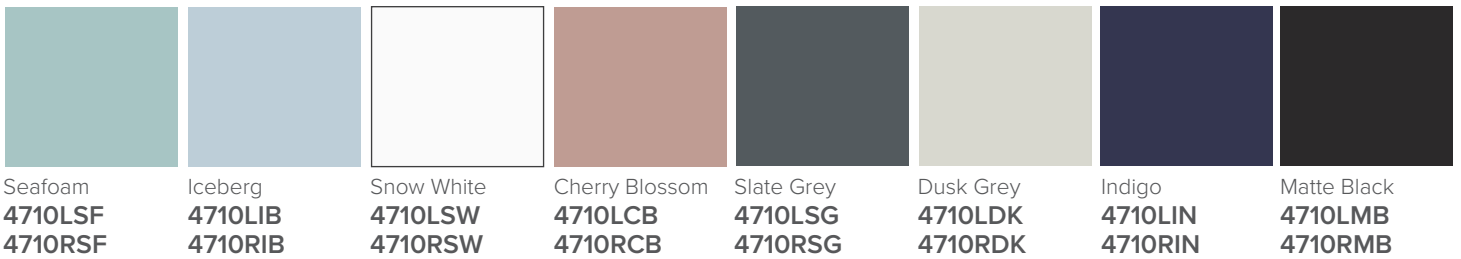

Cabinet Options