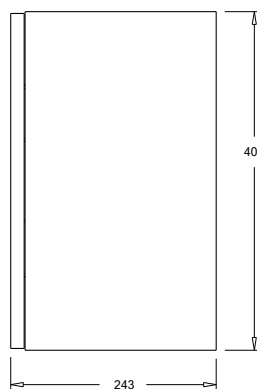

SPECIFICATION SHEET

Francisco 500 1-Door Wall Hung Vanity

Features

- 1-Door Wall Hung Vanity - *Colour options below*
- 80mm StoneCast Interchangeable Basin
- Soft Close Door - Left Hinge Only
- Cabinetry Handle - *Handle upgrade options*
- Designer Door Front - *Four Door Front options*
- Dimensions
Cabinet: H400 x W495 x D243
Basin: H80 x W500 x D250

Cabinet Options

Technical Details

Note: All measurements shown are in millimetres. Sizes are nominal.

TOP VIEW

FRONT VIEW

SIDE VIEW

SPECIFICATION SHEET

Francisco Designer Door Fronts

BARNESLEY

18mm Inset Frame
Code: BL

PRESTON

60mm Inset Frame
Code: PT

TURNBERRY

Ripple Design Panel
Code: TB

NEWPORT

V-Groove Panels
Code: NP