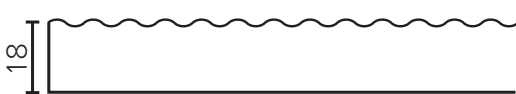

BARNESLEY

18mm Inset Frame
Code: BL

PRESTON

60mm Inset Frame
Code: PT

TURNBERRY

Ripple Design Panel
Code: TB

NEWPORT

V-Groove Panels
Code: NP