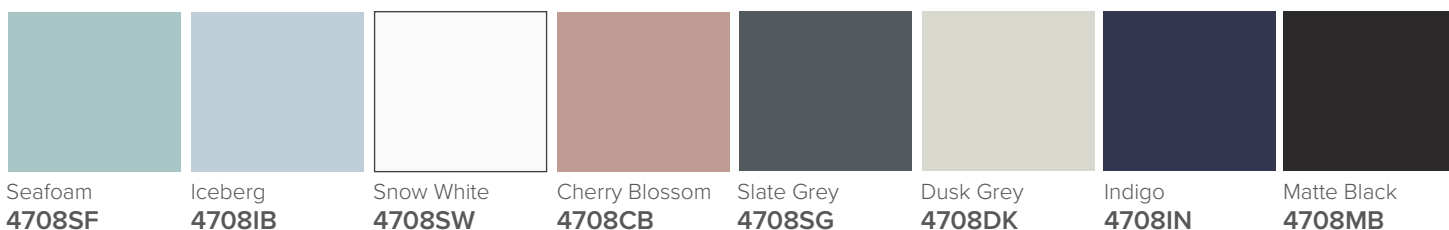

Cabinet Options