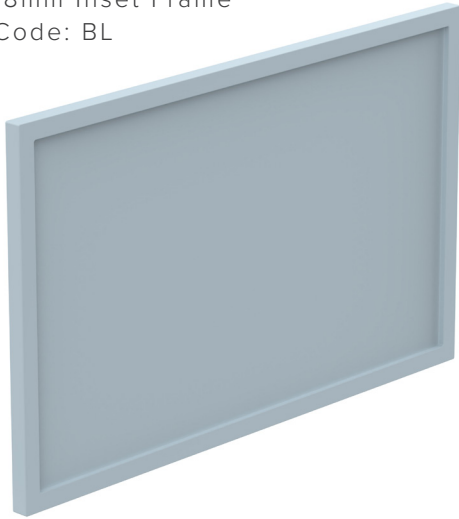

SPECIFICATION SHEET

Francisco 500 1-Door Wall Hung Vanity

Features

- 1-Door Wall Hung Vanity - *Colour options below*
- 80mm StoneCast Interchangeable Basin
- Soft Close Door - Left Hinge Only
- Cabinetry Handle - *Handle upgrade options*
- Designer Door Front - *Four Door Front options*
- Dimensions
Cabinet: H400 x W495 x D243
Basin: H80 x W500 x D250

Cabinet Options

Technical Details

Note: All measurements shown are in millimetres. Sizes are nominal.

TOP VIEW

FRONT VIEW

SIDE VIEW

SPECIFICATION SHEET

Francisco Designer Door Fronts

BARNESLEY

18mm Inset Frame
Code: BL

PRESTON

60mm Inset Frame
Code: PT

TURNBERRY

Ripple Design Panel
Code: TB

NEWPORT

V-Groove Panels
Code: NP