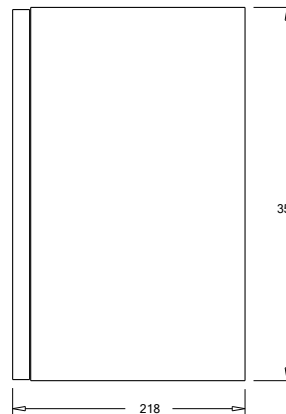

SPECIFICATION SHEET

Francisco 400 1-Door Wall Hung Vanity

Features

- 1-Door Wall Hung Vanity - *Colour options below*
- 50mm StoneCast Interchangeable Basin
- Soft Close Door - Left or Right Hinge
- Cabinetry Handle - *Handle upgrade options*
- Designer Door Front - *Four Door Front options*
- Dimensions
Cabinet: H350 x W392 x D218
Basin: H50 x W400 x D225

Cabinet Options

Technical Details

Note: All measurements shown are in millimetres. Sizes are nominal.

TOP VIEW

SPECIFICATION SHEET

Francisco Designer Door Fronts

BARNESLEY

18mm Inset Frame
Code: BL