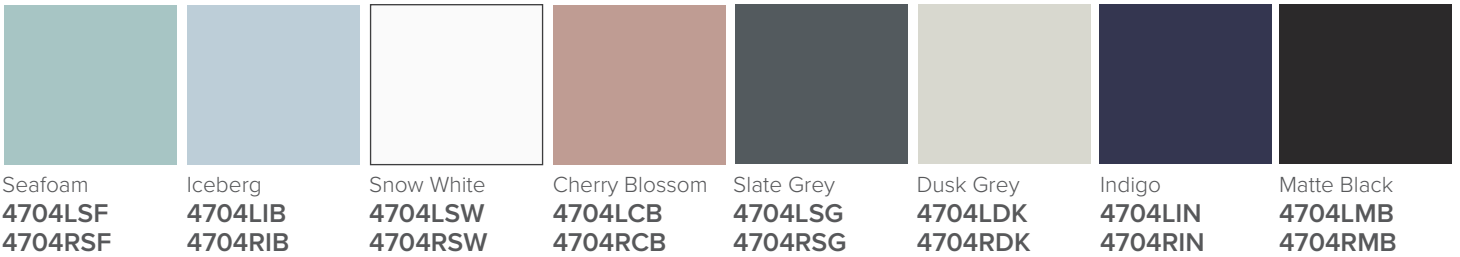

SPECIFICATION SHEET

Francisco 400 1-Door Wall Hung Vanity

Features

- 1-Door Wall Hung Vanity - *Colour options below*
- 50mm StoneCast Interchangeable Basin
- Soft Close Door - Left or Right Hinge
- Cabinetry Handle - *Handle upgrade options*
- Designer Door Front - *Four Door Front options*
- Dimensions
Cabinet: H350 x W392 x D218
Basin: H50 x W400 x D225

Cabinet Options

Technical Details

Note: All measurements shown are in millimetres. Sizes are nominal.

TOP VIEW

SPECIFICATION SHEET

Francisco Designer Door Fronts

BARNESLEY

18mm Inset Frame
Code: BL

Snow White

Cherry Blossom

Slate Grey

Dusk Grey

Indigo

Matte Black