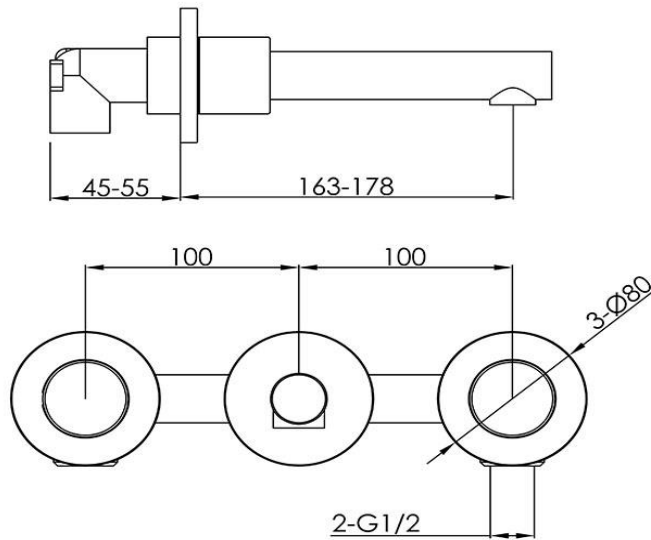

Wall Mounted Basin Mixer

FWU1800BSBL

Urban Wall Mounted Basin Mixer Brushed Stainless (black handle)

For vessel basin installations in 304 brushed stainless steel with black handle

163-178mm reach

Recommended working pressure 200 - 500kPa (balanced)

Sedal ceramic disc cartridge (Made in Spain)

CARE AND USE

Tapware

All finishes are smooth, abrasion resistant, corrosion resistant, fade-proof and easy to clean. All finishes are super hard wearing surfaces that won't chip, peel or tarnish with normal use. All surfaces should be regularly wiped clean with non scouring, neutral wash solutions.

LIMITED PRODUCT WARRANTIES

To be read in conjunction with and subject to all terms and conditions contained in the Waterware 'Producer Statement' available on-line (<http://www.waterware.co.nz/media-downloads>) From date of purchase, Waterware Services warrants products from the following categories to be free from manufacturing defect subject to exclusions (if applicable):

Category	Domestic Installations	Commercial Installations	Exclusions	Wells
Tapware | 10 year conditional warranty	5 years parts and labour, 6-10 years parts only	1 year parts and labour	Handshowers and Hoses	3 Star 8L/min