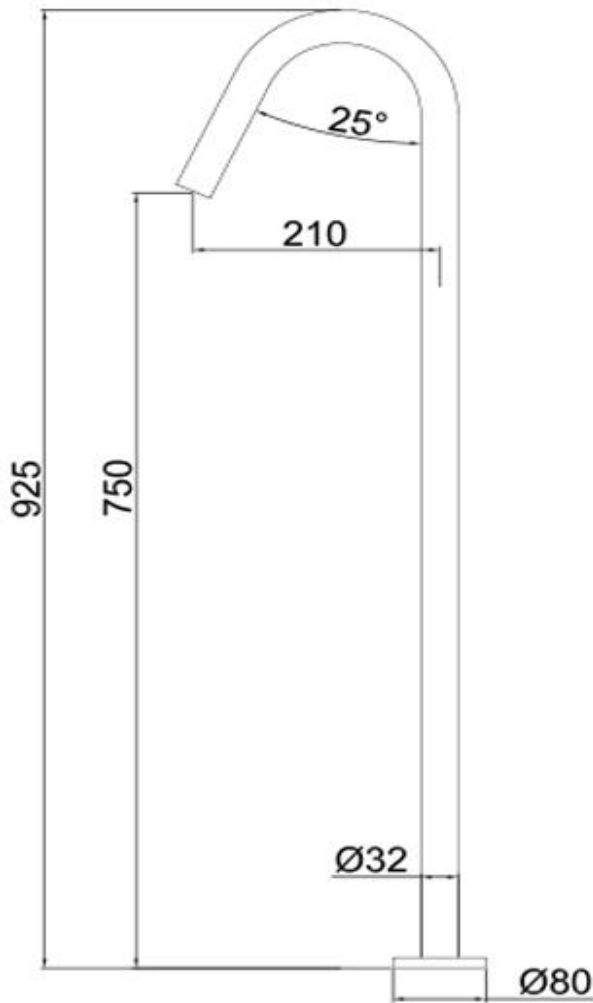

Floor Mounted Bath Spout

FWU1500BS

Urban Floor Mounted Bath Spout Brushed Stainless

925mm high x 235mm reach

CARE AND USE

Tapware

All finishes are smooth, abrasion resistant, corrosion resistant, fade-proof and easy to clean. All finishes are super hard wearing surfaces that won't chip, peel or tarnish with normal use. All surfaces should be regularly wiped clean with non scouring, neutral wash solutions.