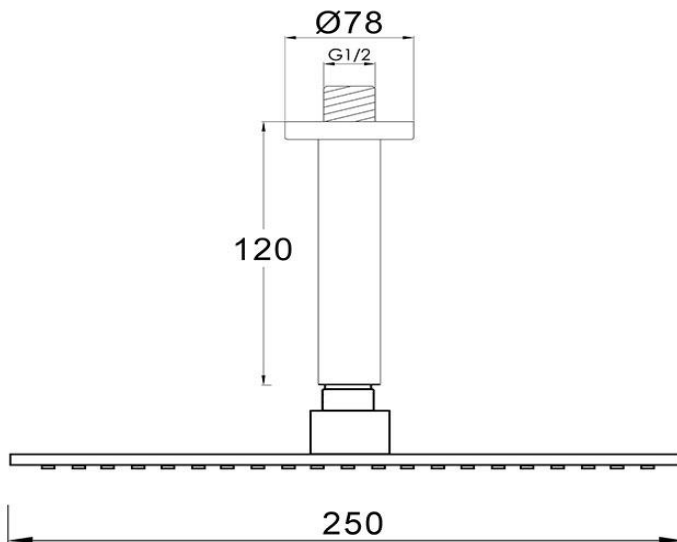

## Rain Shower with Ceiling Arm

**TUNE**

FWU10BS  
Urban Rain Shower with Ceiling Arm Brushed Stainless

Ceiling mounted rain shower dump rose and arm in 304 brushed stainless steel  
250mm rose and 390mm arm with 15mm male ceiling connection  
Recommended working pressure 200 - 500kPa (balanced)