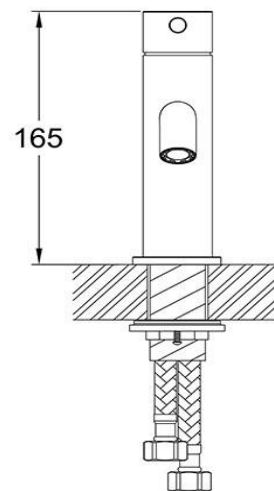

Standard Basin Mixer

TUNE

FWU0100BS

Urban Standard Basin Mixer Brushed Stainless

70mm aerator height x 110mm reach

Recommended working pressure 200 - 500kPa (balanced)

Sedal ceramic disc cartridge (Made in Spain)