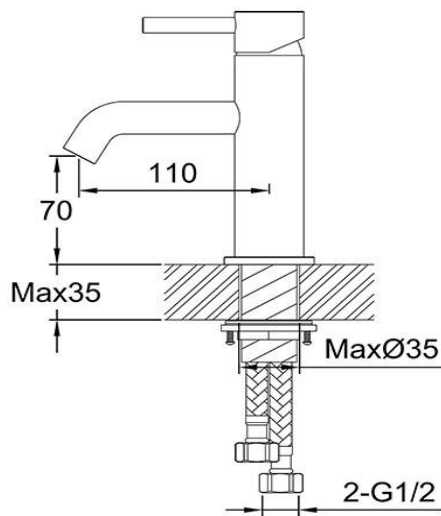

Standard Basin Mixer

TUNE

FWU0100BS

Urban Standard Basin Mixer Brushed Stainless

70mm aerator height x 110mm reach

Recommended working pressure 200 - 500kPa (balanced)

Sedal ceramic disc cartridge (Made in Spain)