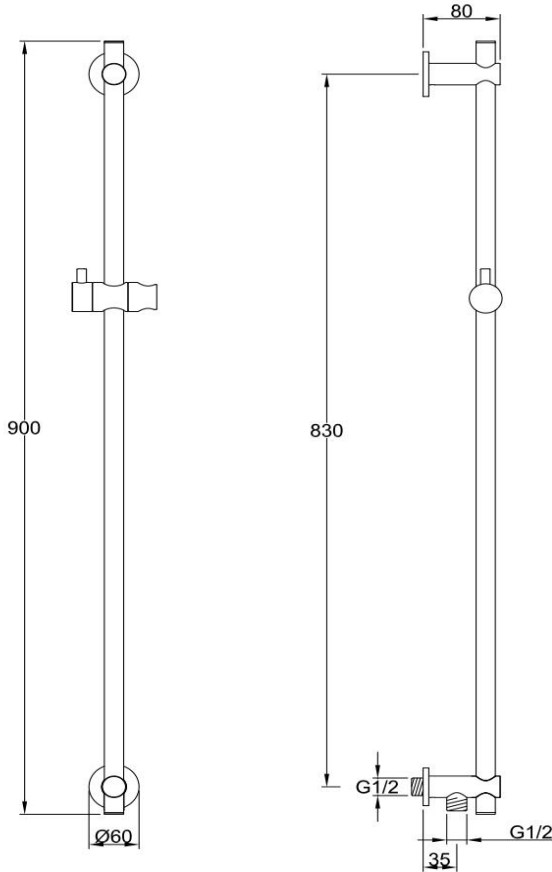

Slide Shower 3 Function Handshower

TUNE

FWSC9516BG

Scarab Slide Shower 3 Function Handshower Brushed Gold

Slide shower with a three function hand shower in brushed gold
 830mm centers and 15mm male wall elbow connection
 Full metal rail, end posts and slider for long term durability
 1500mm metal wound shower hose
 Recommended working pressure 200 – 500kPa (balanced)