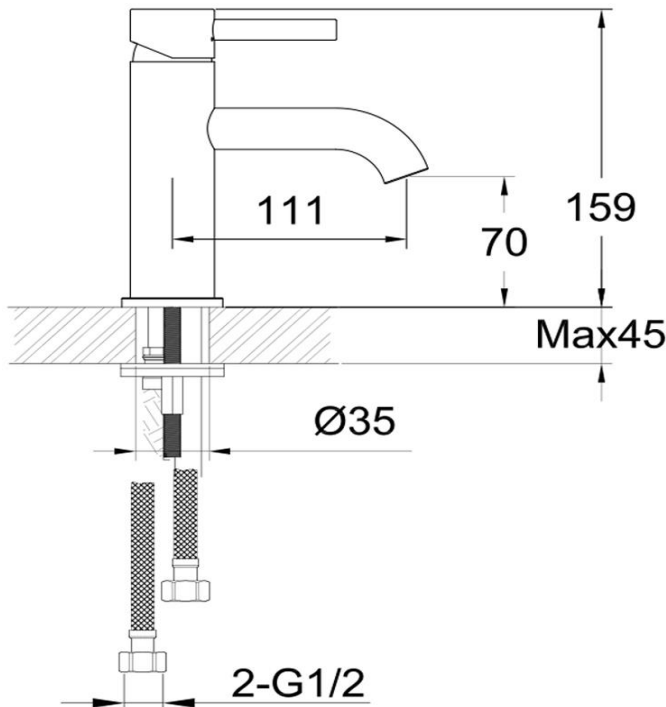

Standard Basin Mixer

TUNE

FWSC8228BG

Scarab Standard Basin Mixer Brushed Gold

Standard height basin mixer in brushed gold

70mm aerator height x 111mm reach

Recommended working pressure 200 - 500kPa (balanced)