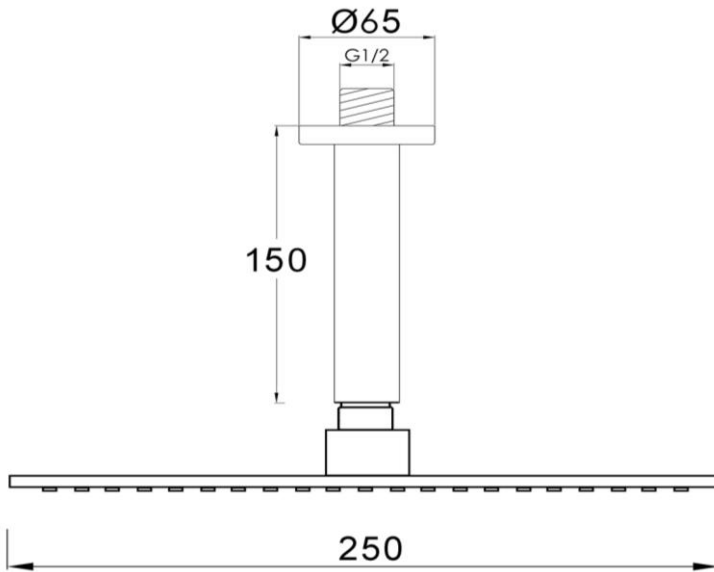

Rain Shower with Ceiling Arm

TUNE

FWSC10BG

Scarab Rain Shower with Ceiling Arm Brushed Gold

Ceiling mounted rain shower dump rose and arm in brushed gold

250mm rose and 390mm arm with 15mm male ceiling connection

Recommended working pressure 200 - 500kPa (balanced)

CARE AND USE

Tapware

All finishes are smooth, abrasion resistant, corrosion resistant, fade-proof and easy to clean. All finishes are super hard wearing surfaces that won't chip, peel or tarnish with normal use. All surfaces should be regularly wiped clean with non scouring, neutral wash solutions.

LIMITED PRODUCT WARRANTIES

To be read in conjunction with and subject to all terms and conditions contained in the Waterware 'Producer Statement' available on-line (<http://www.waterware.co.nz/media-downloads>) From date of purchase, Waterware Services warrants products from the following categories to be free from manufacturing defect subject to exclusions (if applicable):

Category	Domestic Installations	Commercial Installations	Exclusions	Wels
Tapware | 10 year conditional warranty	5 years parts and labour, 6-10 years parts only	1 year parts and labour	Handshowers and Hoses	3 Star 9L/min