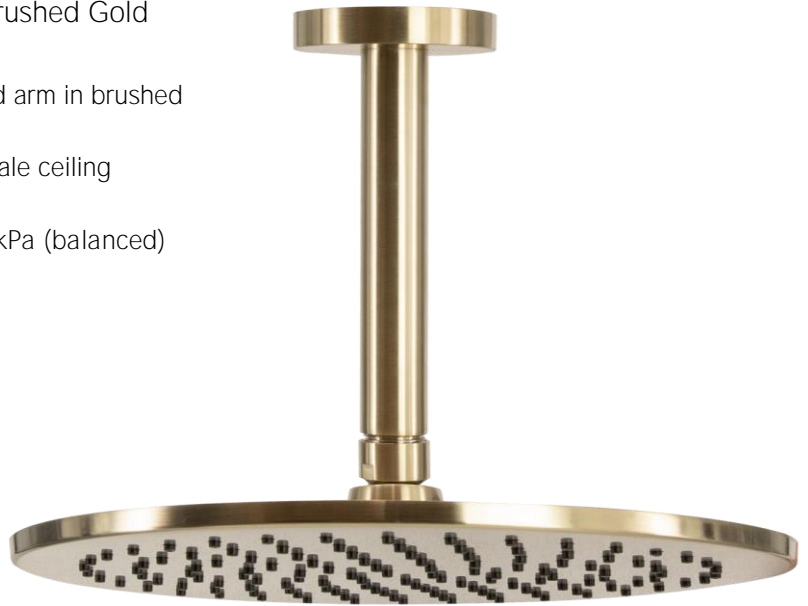

Rain Shower with Ceiling Arm

TUNE

FWSC10BG

Scarab Rain Shower with Ceiling Arm Brushed Gold

Ceiling mounted rain shower dump rose and arm in brushed gold

250mm rose and 390mm arm with 15mm male ceiling connection

Recommended working pressure 200 - 500kPa (balanced)

CARE AND USE

Tapware

All finishes are smooth, abrasion resistant, corrosion resistant, fade-proof and easy to clean. All finishes are super hard wearing surfaces that won't chip, peel or tarnish with normal use. All surfaces should be regularly wiped clean with non scouring, neutral wash solutions.

LIMITED PRODUCT WARRANTIES

To be read in conjunction with and subject to all terms and conditions contained in the Waterware 'Producer Statement' available on-line (<http://www.waterware.co.nz/media-downloads>) From date of purchase, Waterware Services warrants products from the following categories to be free from manufacturing defect subject to exclusions (if applicable):

Category	Domestic Installations	Commercial Installations	Exclusions	Wels
Tapware | 10 year conditional warranty	5 years parts and labour, 6-10 years parts only	1 year parts and labour	Handshowers and Hoses	3 Star 9L/min