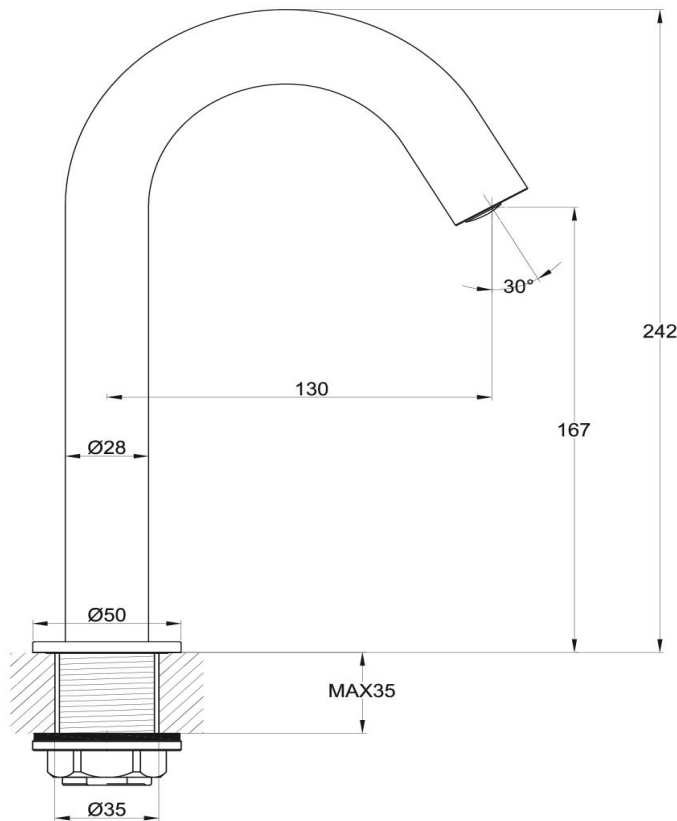

# Deck Mounted Automatic Tap with Sensor

FWLUX95GM

Luxe Deck Mounted Automatic Tap with Sensor Gun Metal

- Hands free infrared sensor activated
- Available in wall mount or deck mounted options
- Automatic shut-off water saving flow control
- Improves water and energy efficiency
- Easy to use
- Hygienic and reduces risk of cross contamination
- Mains and battery powered options included
- Available in matte black, gun metal, brushed gold, and chrome