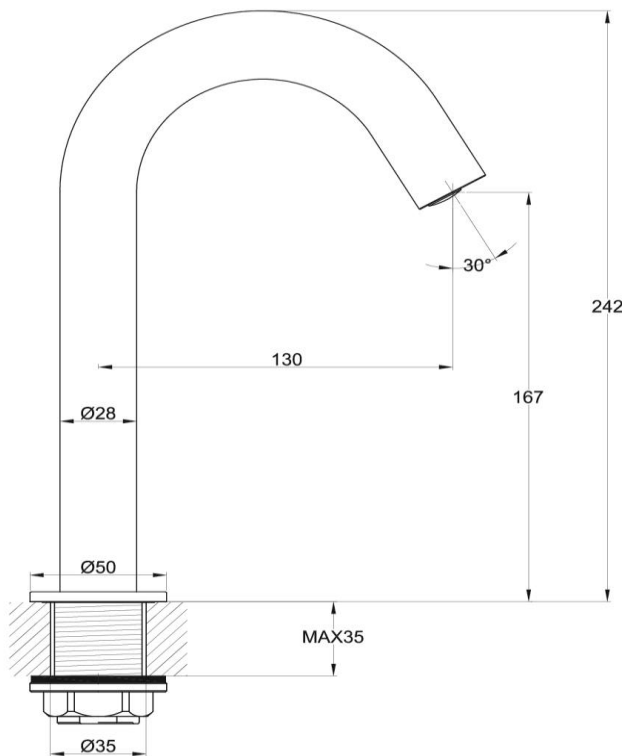

Deck Mounted Automatic Tap with Sensor

FWLUX95CP

Luxe Deck Mounted Automatic Tap with Sensor Chrome

- Hands free infrared sensor activated
- Available in wall mount or deck mounted options
- Automatic shut-off water saving flow control
- Improves water and energy efficiency
- Easy to use
- Hygienic and reduces risk of cross contamination
- Mains and battery powered options included
- Available in matte black, gun metal, brushed gold, and chrome