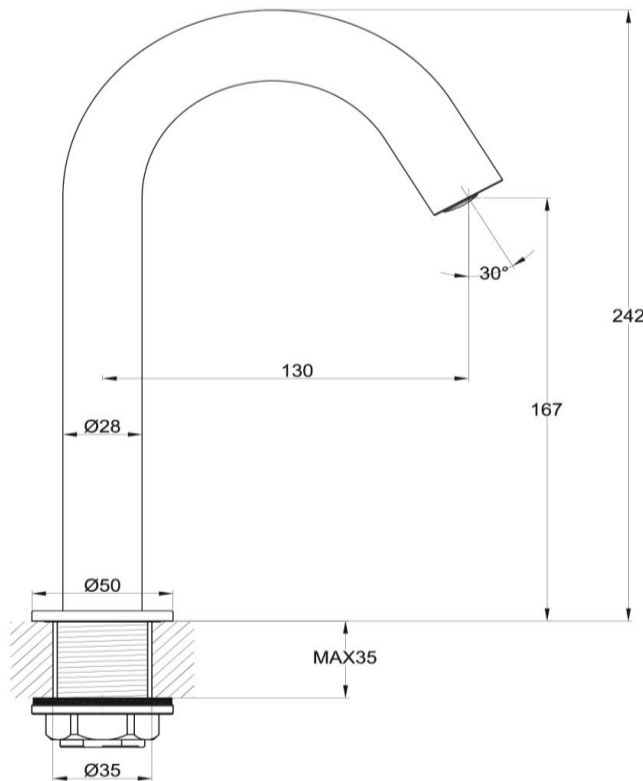

Deck Mounted Automatic Tap with Sensor

FWLUX95BL

Luxe Deck Mounted Automatic Tap with Sensor Satin Black

- Hands free infrared sensor activated
- Available in wall mount or deck mounted options
- Automatic shut-off water saving flow control
- Improves water and energy efficiency
- Easy to use
- Hygienic and reduces risk of cross contamination
- Mains and battery powered options included
- Available in matte black, gun metal, brushed gold, and chrome